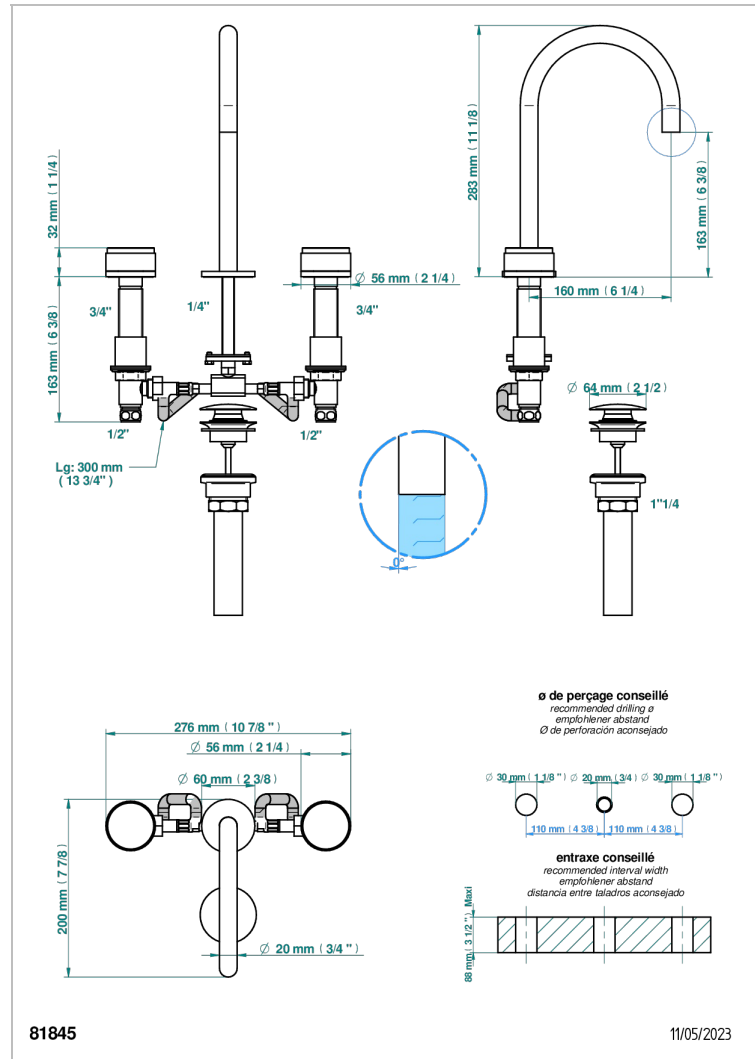

Rim mounted 3-hole basin mixer with waste for marble

### CARACTERÍSTICAS

- Yoko Howlite
- Rim mounted 3-hole basin mixer with waste for marble