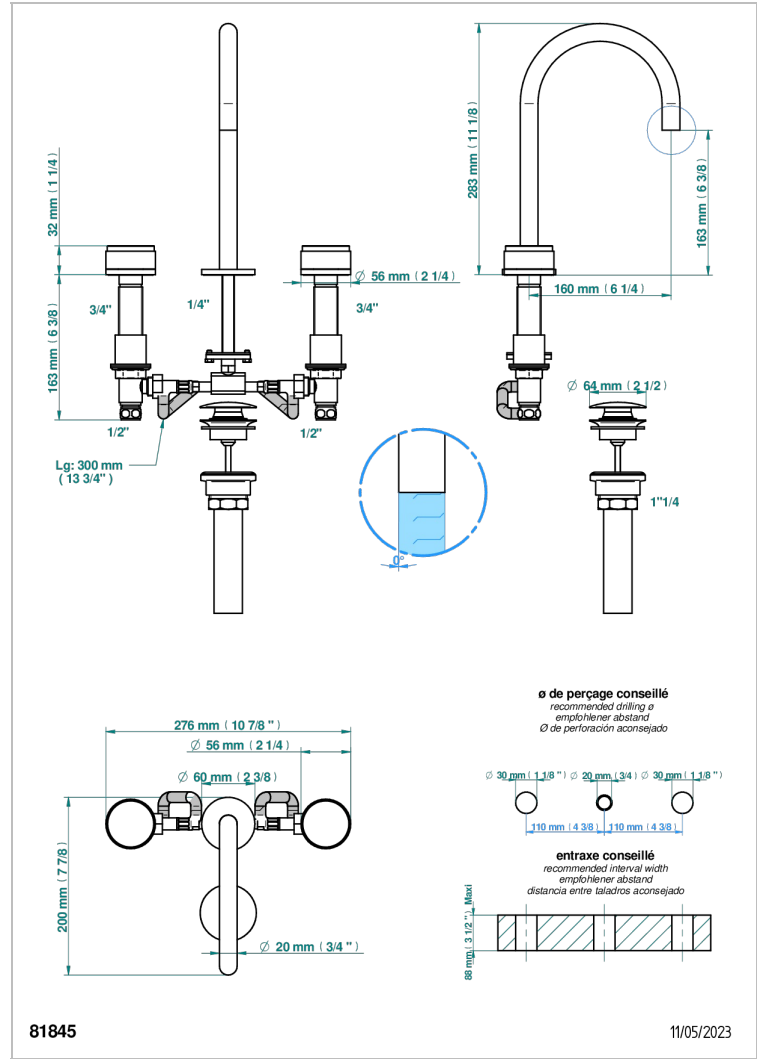

Widespread lavatory set with drain for 1 1/4" + countertop

CHARACTERISTIC

- Yoko Howlite
- Widespread lavatory set with drain for 1 1/4" + countertop

AVAILABLE FINITIONS

Black ceram - D30
Blush PVD - H62
Brass color PVD - H49
Brown bronze color PVD - F33
Chrome polished - A02
Gold color PVD - H52

Matt nickel color PVD - H56
Natural smoked Brass - A13
Nickel antique / Sovereign - H28
Nickel color PVD - H55
Nickel polished - B01
Soft gold - F30

Soft matt gold - F31
Umber PVD - H66