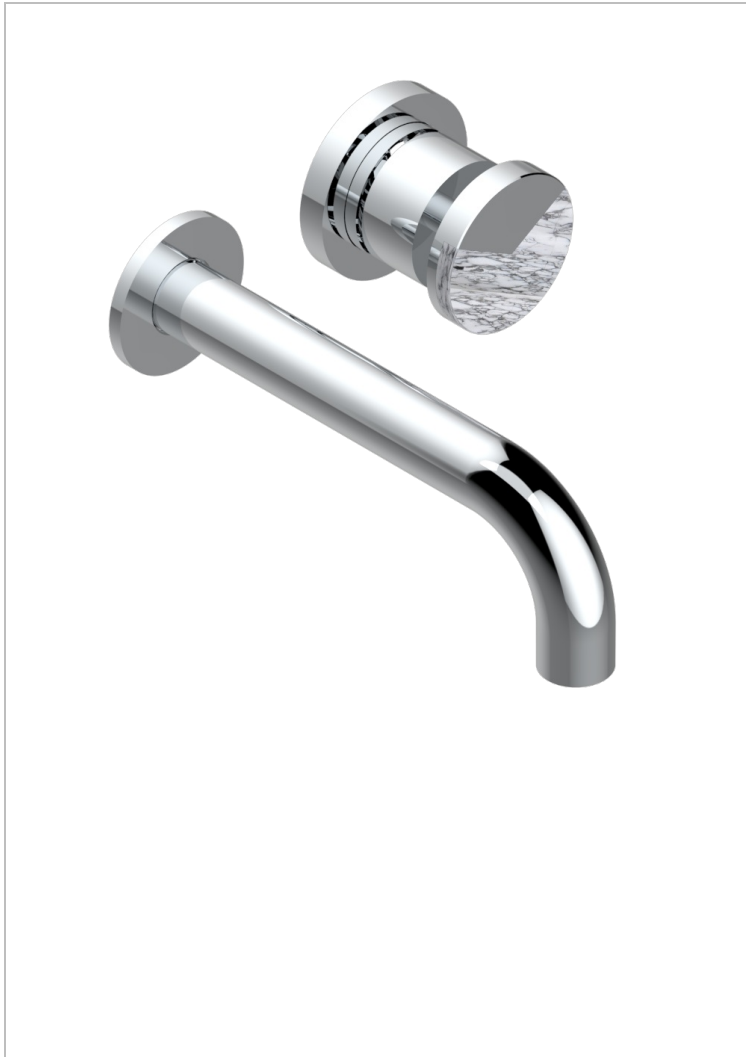

Trim only for Built-in basin mixer with spout (two x 1/2" inlets and one 1/2" outlet), without waste

## CHARACTERISTIC

- Yoko Delta Howlite
- Trim only for Built-in basin mixer with spout (two x 1/2" inlets and one 1/2" outlet), without waste

## RELATED SKU'S

- Ref. G00-5840/MAUS Rough parts for concealed wall-mounted mixer with 1/2" outlet