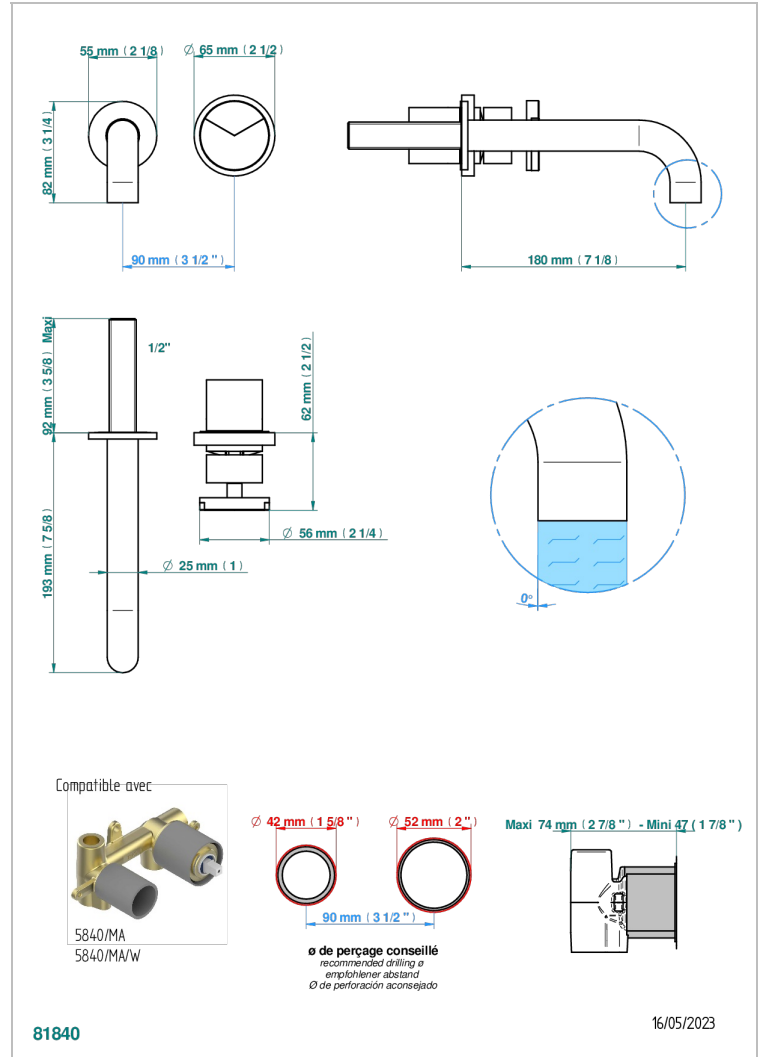

Trim only for Built-in basin mixer with spout (two x 1/2" inlets and one 1/2" outlet), without waste

## CHARACTERISTIC

- Yoko Delta Howlite
- Trim only for Built-in basin mixer with spout (two x 1/2" inlets and one 1/2" outlet), without waste

## RELATED SKU'S

- Ref. G00-5840/MAUS Rough parts for concealed wall-mounted mixer with 1/2" outlet