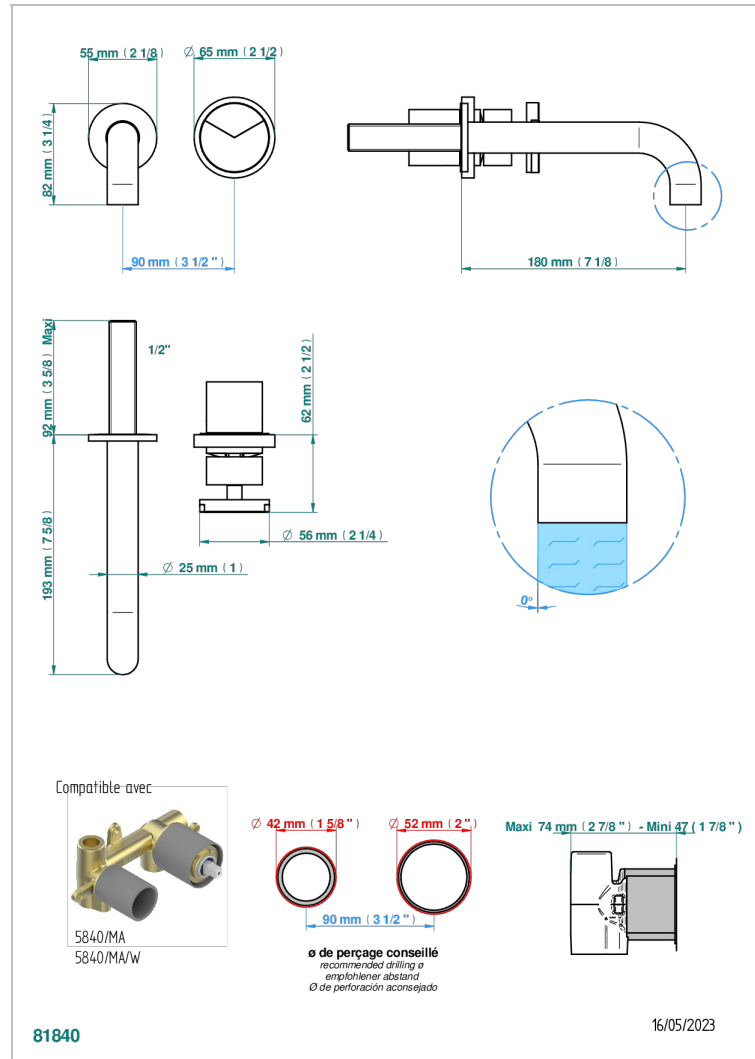

Trim only for Built-in basin mixer with spout (two x 1/2" inlets and one 1/2" outlet), without waste

CHARACTERISTIC

- Yoko Delta Howlite
- Trim only for Built-in basin mixer with spout (two x 1/2" inlets and one 1/2" outlet), without waste

RELATED SKU'S

- Ref. G00-5840/MA Rough parts for concealed wall-mounted mixer with 1/2" outlet

AVAILABLE FINITIONS

Antique nickel - H28
Black ceram - D30
Blush PVD - H62
Brass color PVD - H49
Brown bronze color PVD - F33
Gold color PVD - H52