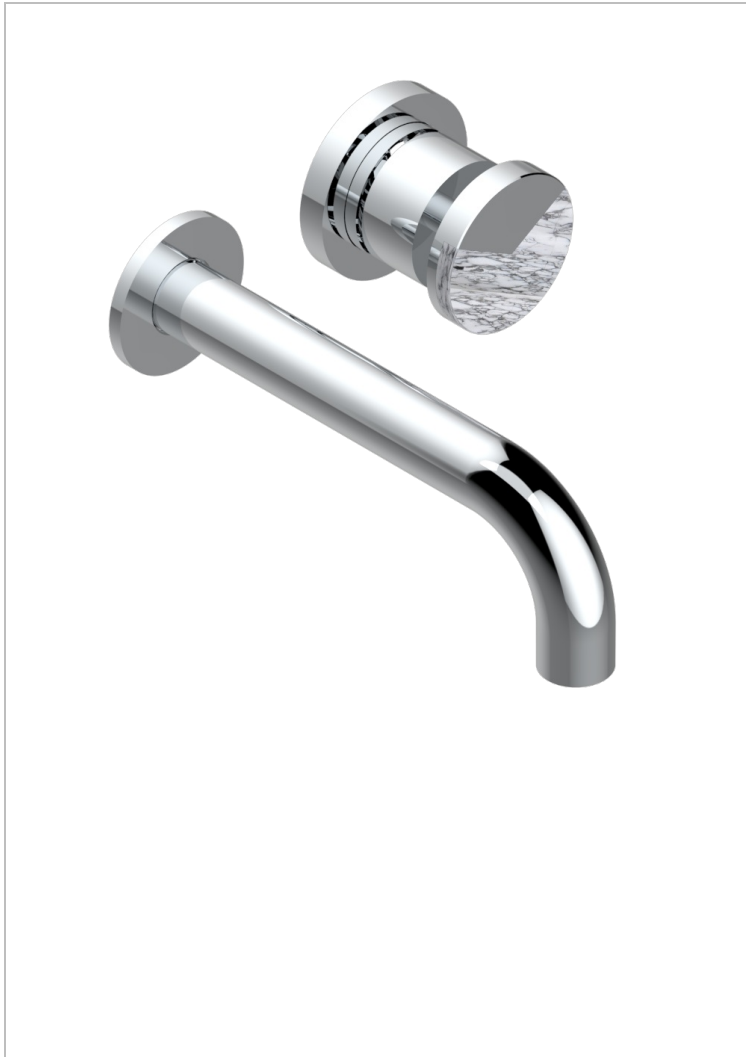

Trim only for Built-in basin mixer with spout (two x 1/2" inlets and one 1/2" outlet), without waste

CHARACTERISTIC

- Yoko Delta Howlite
- Trim only for Built-in basin mixer with spout (two x 1/2" inlets and one 1/2" outlet), without waste

RELATED SKU'S

- Ref. G00-5840/MA Rough parts for concealed wall-mounted mixer with 1/2" outlet

AVAILABLE FINITIONS

Antique nickel - H28
Black ceram - D30
Blush PVD - H62
Brass color PVD - H49
Brown bronze color PVD - F33
Gold color PVD - H52

Graphite PVD - H64
Lacquered light bronze - D01
Matt Umber PVD - H67
Matt blush PVD - H60
Matt brass color PVD - H50
Matt brown bronze color PVD - F34

Matt chrome - C02
Matt gold - F07
Matt gold color PVD - H53
Matt graphite PVD - H65
Matt nickel (color finish) - C01
Matt nickel color PVD - H56

Natural smoked Brass - A13
Nickel color PVD - H55
Polished chrome (color finish) - A02
Polished gold (color finish) - F01
Polished nickel - B01
Soft gold - F30

Soft matt gold - F31
Umber PVD - H66