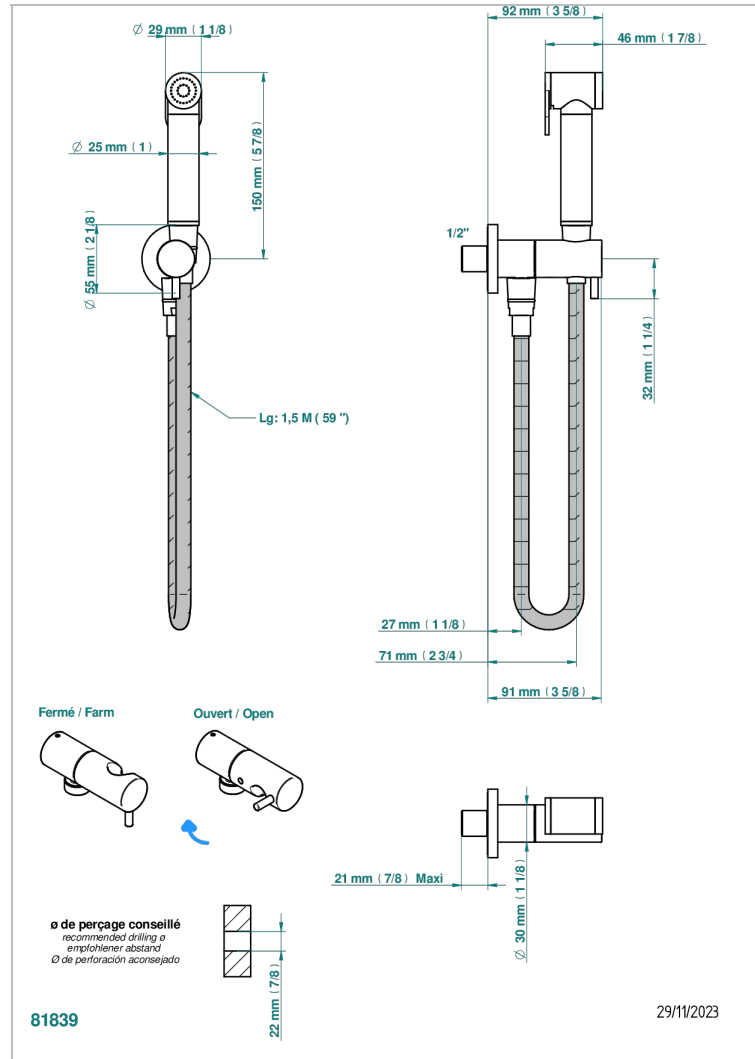

YOKO DELTA HOWLITE

G7W-5840/11

THG[®]
PARIS

Wc douche set including: trigger spray, reinforced hose (1.25m), and wall outlet with stop lever

CARACTERÍSTICAS

- Yoko Delta Howlite
- Wc douche set including: trigger spray, reinforced hose (1.25m), and wall outlet with stop lever

Pvd umber - H66
Pvd umber mate - H67