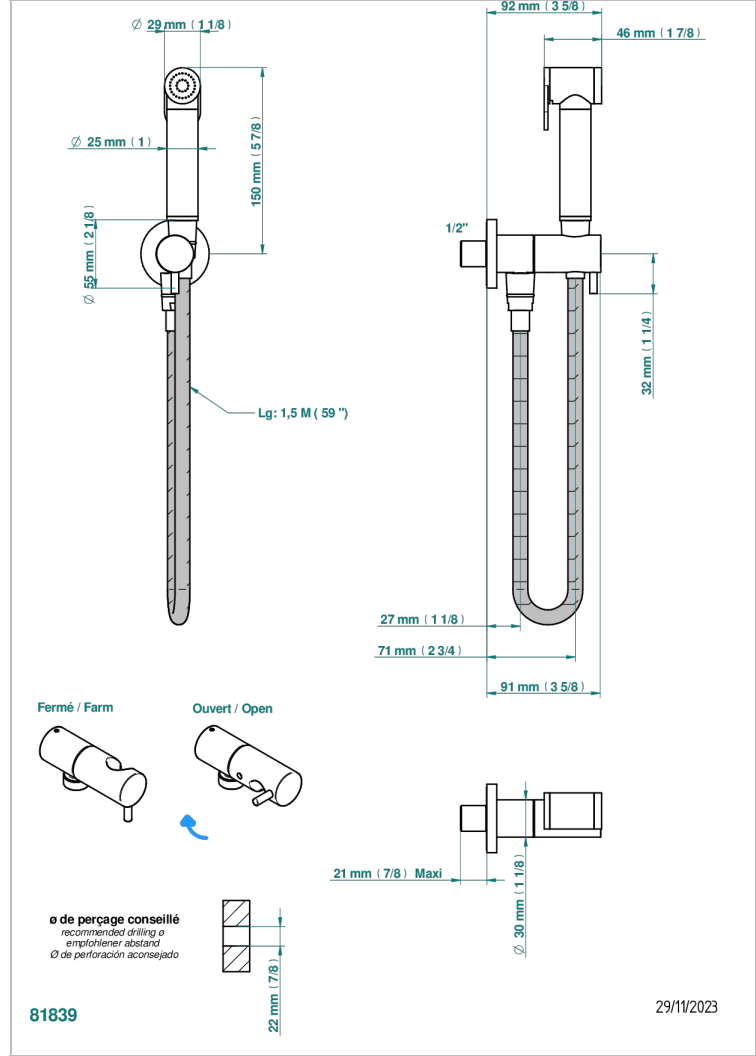

YOKO DELTA HOWLITE

G7W-5840/11

THG[®]
PARIS

Wc douche set including: trigger spray, reinforced hose (1.25m), and wall outlet with stop lever

CHARACTERISTIC

- Yoko Delta Howlite
- Wc douche set including: trigger spray, reinforced hose (1.25m), and wall outlet with stop lever

AVAILABLE FINITIONS

Antique nickel - H28
Black ceram - D30
Blush PVD - H62
Brass color PVD - H49
Brown bronze color PVD - F33
Gold color PVD - H52

Graphite PVD - H64
Lacquered light bronze - D01
Matt Umber PVD - H67
Matt blush PVD - H60
Matt brass color PVD - H50
Matt brown bronze color PVD - F34