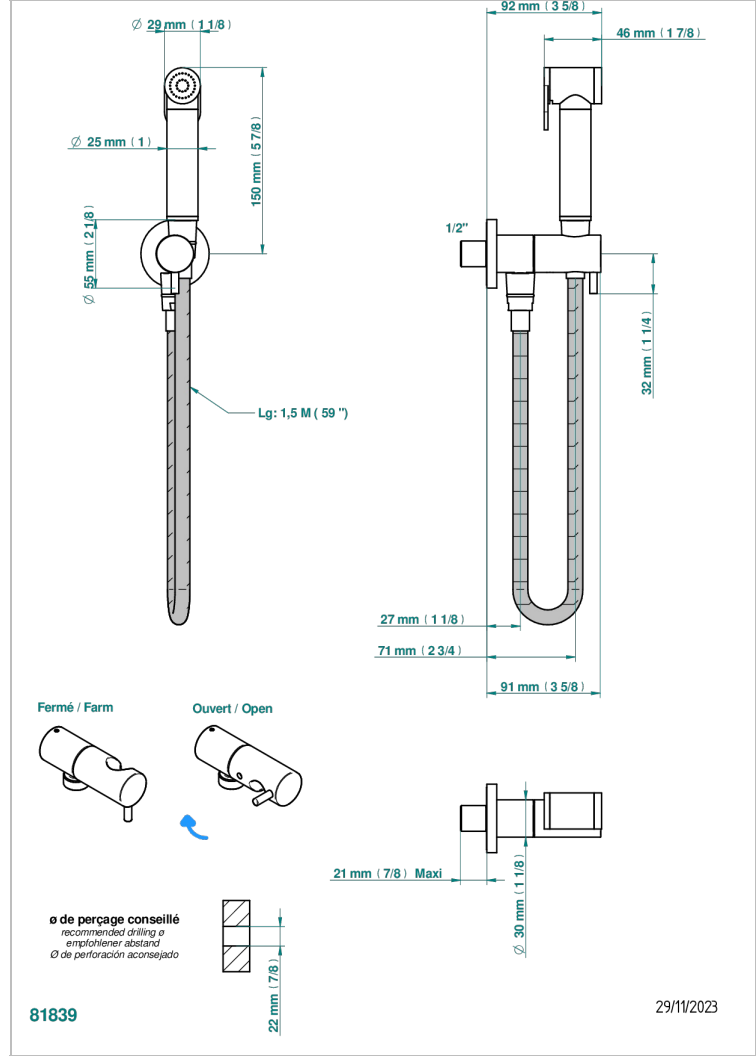

# YOKO DELTA HOWLITE

G7W-5840/11

THG<sup>®</sup>  
PARIS

Wc douche set including: trigger spray, reinforced hose (1.25m), and wall outlet with stop lever

## CHARACTERISTIC

- Yoko Delta Howlite
- Wc douche set including: trigger spray, reinforced hose (1.25m), and wall outlet with stop lever