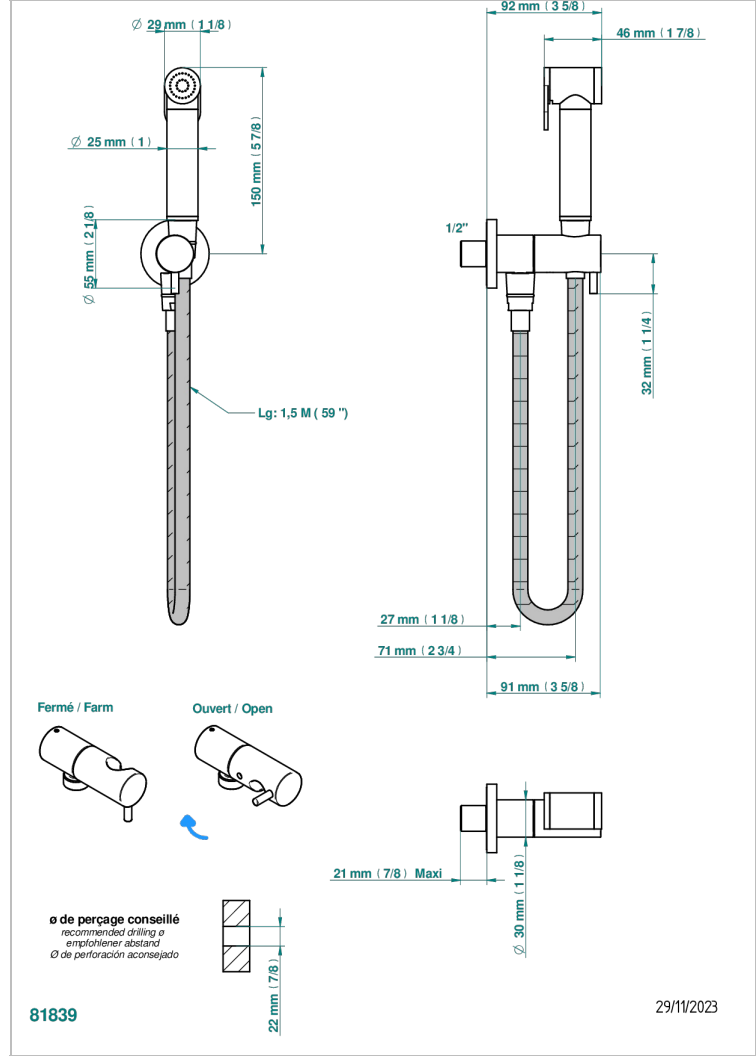

Wc douche set including: trigger spray, reinforced hose (1.25m), and wall outlet with stop lever

CARACTERÍSTICAS

- Yoko Delta
- Wc douche set including: trigger spray, reinforced hose (1.25m), and wall outlet with stop lever

ACABADOS DISPONIBLES

Bronce claro - D01
Cerámica negra mate - D30
Cromo - A02
Cromo mate - C02
Dorado - F01
Dorado mate - F07

Dorado pálido - F30
Dorado pálido mate (sin barniz) - F31
Natural smoked Brass - A13
Níquel - B01
Níquel mate - C01
Níquel viejo - H28

Pvd marrón bronce mate - F34
Pvd umber - H66
Pvd umber mate - H67