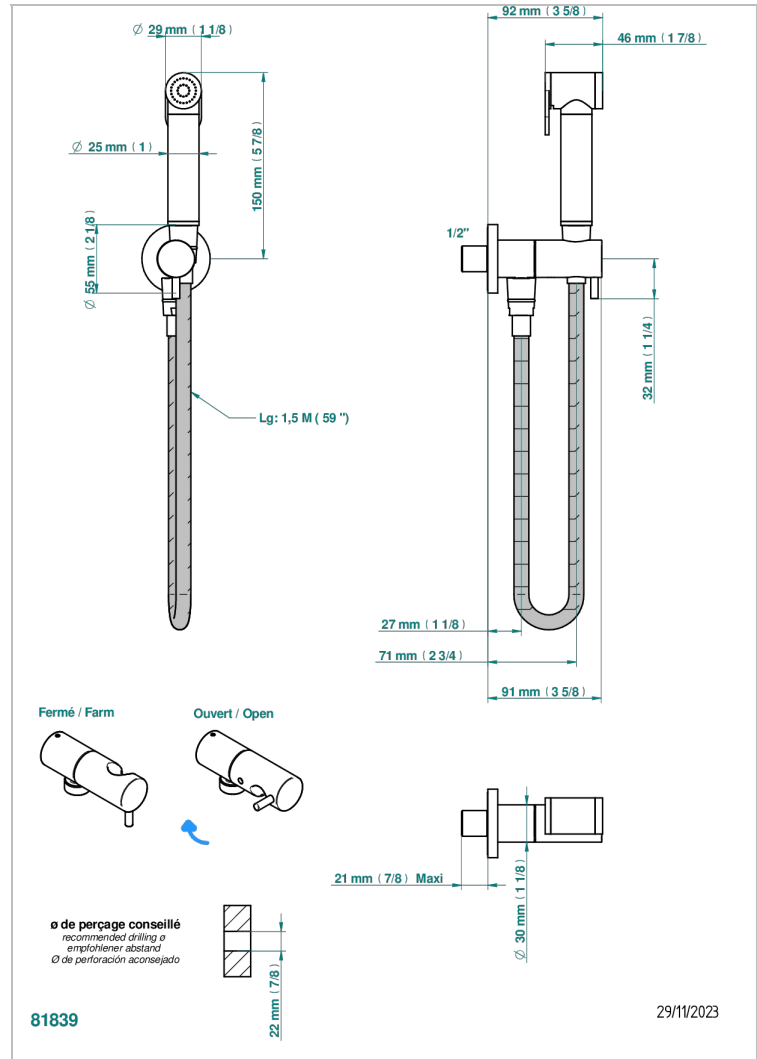

Wc douche set including: trigger spray, reinforced hose (1.25m), and wall outlet with stop lever

CHARACTERISTIC

- Yoko Delta
- Wc douche set including: trigger spray, reinforced hose (1.25m), and wall outlet with stop lever

AVAILABLE FINITIONS

Antique nickel - H28
Black ceram - D30
Blush PVD - H62
Brass color PVD - H49
Brown bronze color PVD - F33
Gold color PVD - H52

Graphite PVD - H64
Lacquered light bronze - D01
Matt Umber PVD - H67
Matt blush PVD - H60
Matt brass color PVD - H50
Matt brown bronze color PVD - F34