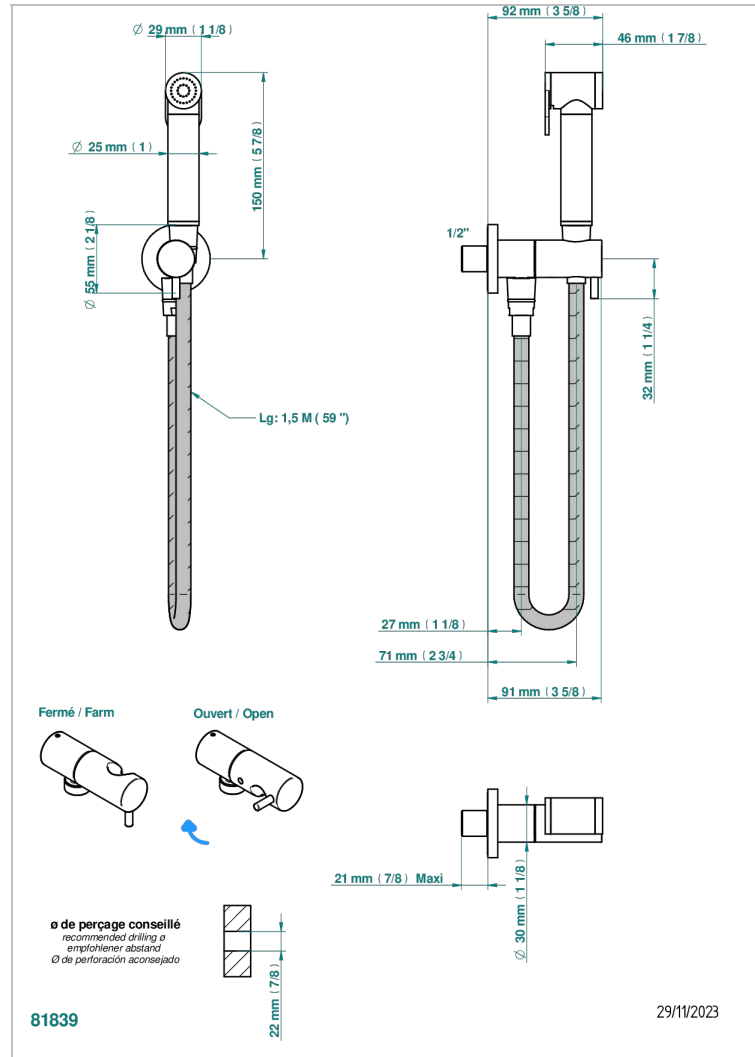

Wc douche set including: trigger spray, reinforced hose (1.25m), and wall outlet with stop lever

CARACTERÍSTICAS

- Yoko Howlite
- Wc douche set including: trigger spray, reinforced hose (1.25m), and wall outlet with stop lever

Pvd umber - H66
 Pvd umber mate - H67