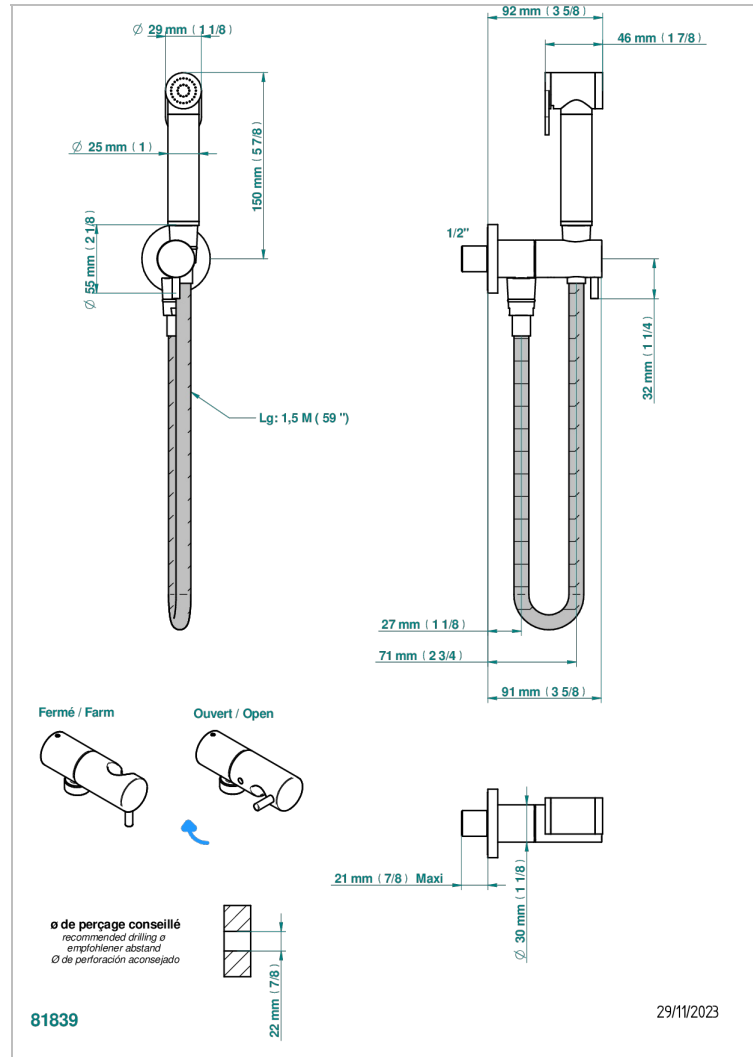

Wc douche set including: trigger spray, reinforced hose (1.25m), and wall outlet with stop lever

CHARACTERISTIC

- Yoko Howlite
- Wc douche set including: trigger spray, reinforced hose (1.25m), and wall outlet with stop lever

AVAILABLE FINITIONS

Antique nickel - H28
Black ceram - D30
Blush PVD - H62
Brass color PVD - H49
Brown bronze color PVD - F33
Gold color PVD - H52

Graphite PVD - H64
Lacquered light bronze - D01
Matt Umber PVD - H67
Matt blush PVD - H60
Matt brass color PVD - H50
Matt brown bronze color PVD - F34