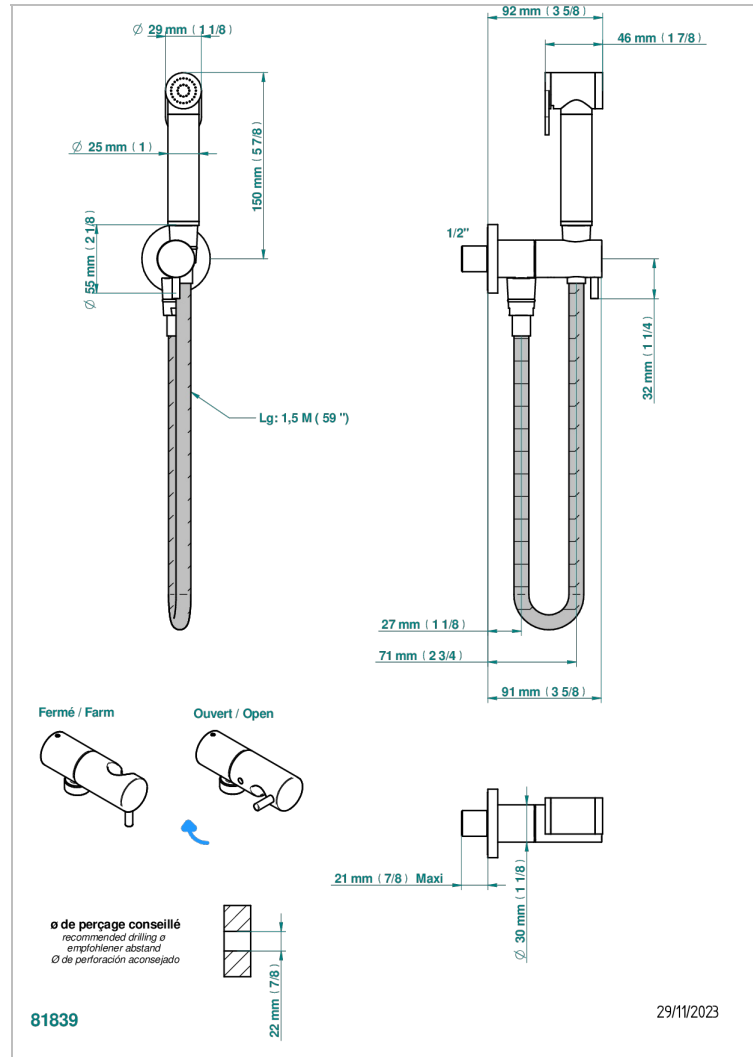

Wc douche set including: trigger spray, reinforced hose (1.25m), and wall outlet with stop lever

## CHARACTERISTIC

- Yoko Howlite
- Wc douche set including: trigger spray, reinforced hose (1.25m), and wall outlet with stop lever