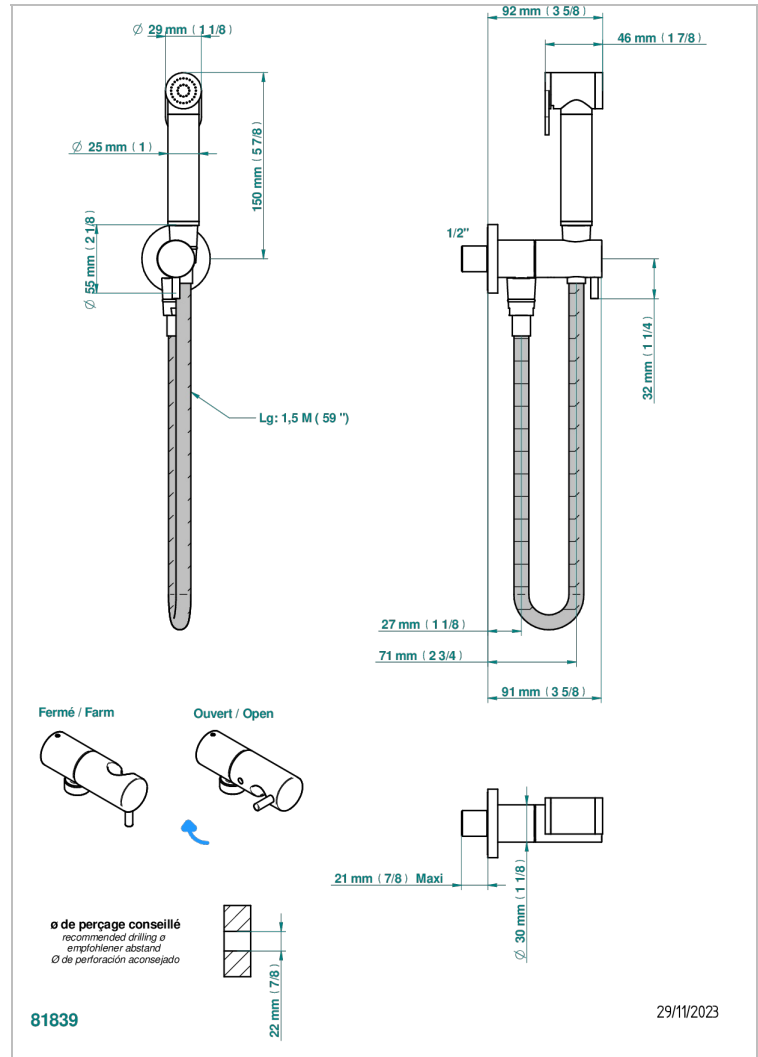

Wc douche set including: trigger spray, reinforced hose (1.25m), and wall outlet with stop lever

## CARACTERÍSTICAS

- Yoko Ice
- Wc douche set including: trigger spray, reinforced hose (1.25m), and wall outlet with stop lever