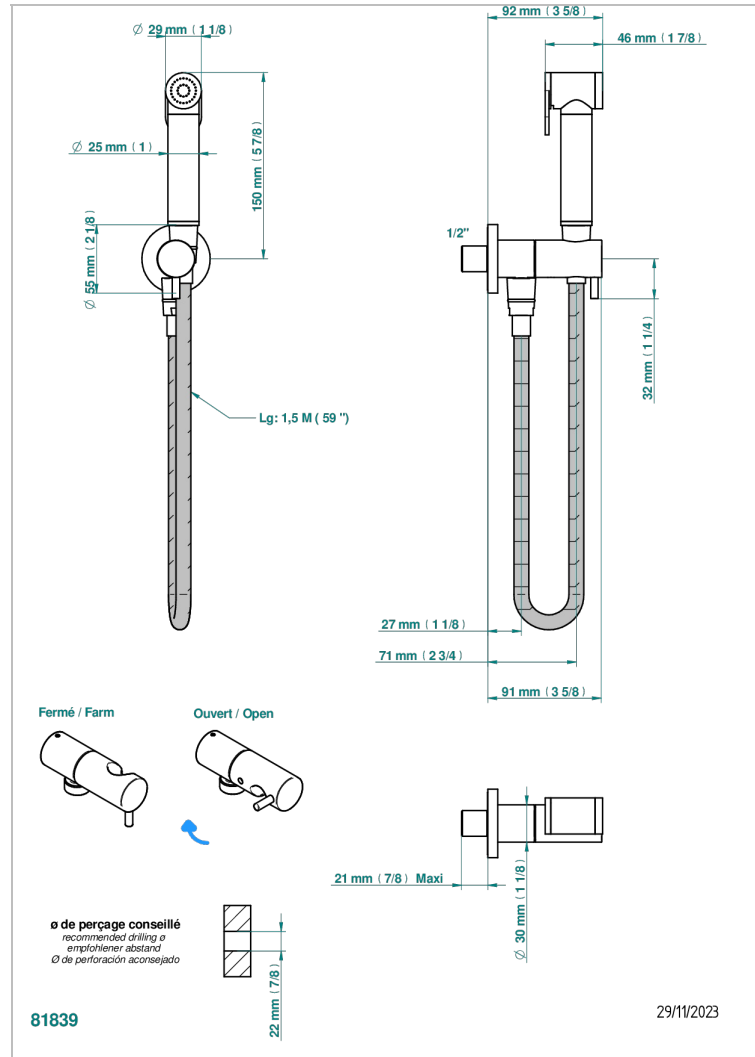

Wc douche set including: trigger spray, reinforced hose (1.25m), and wall outlet with stop lever

CHARACTERISTIC

- Yoko Ice
- Wc douche set including: trigger spray, reinforced hose (1.25m), and wall outlet with stop lever