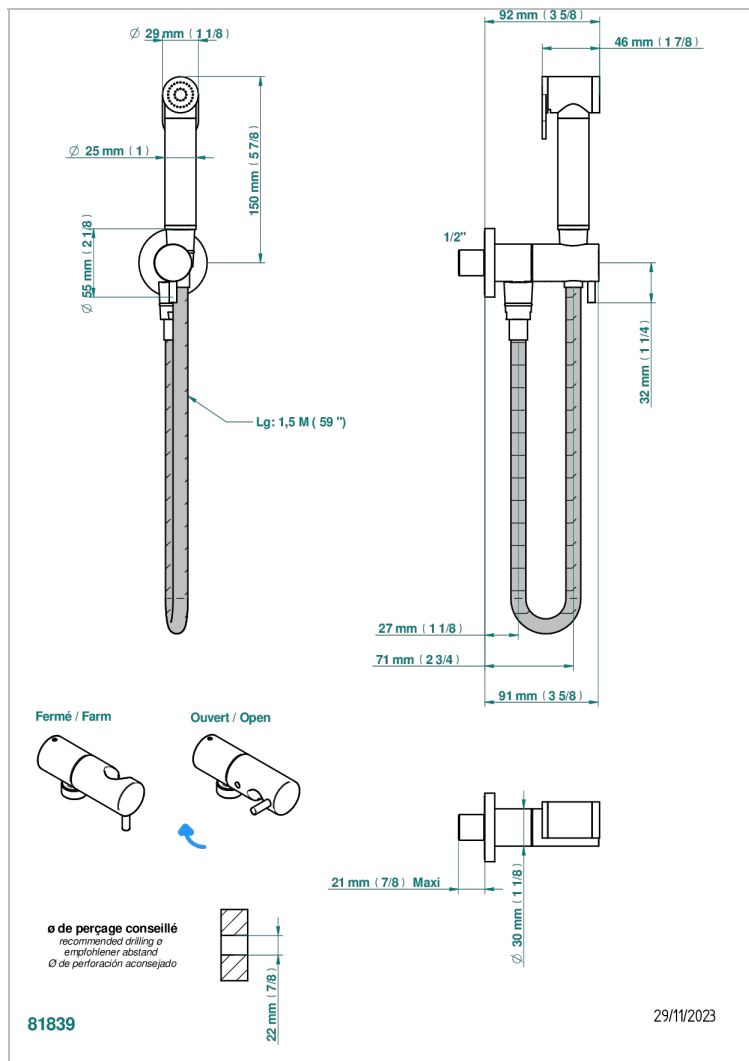

WC douche set including: trigger spray, reinforced hose (1.25m), and wall outlet with stop lever

特色

- Yoko Ice
- WC douche set including: trigger spray, reinforced hose (1.25m), and wall outlet with stop lever

PVD棕铜 - F33
PVD金色 - H52
PVD镍 - H55
Umber PVD - H66
哑光浅金 - F31
哑光金 - F07

哑光铬 - C02
哑光镍 - C01
抛光金 (24K金) - F01
抛光铬 - A02
抛光镍 - B01
浅金 - F30