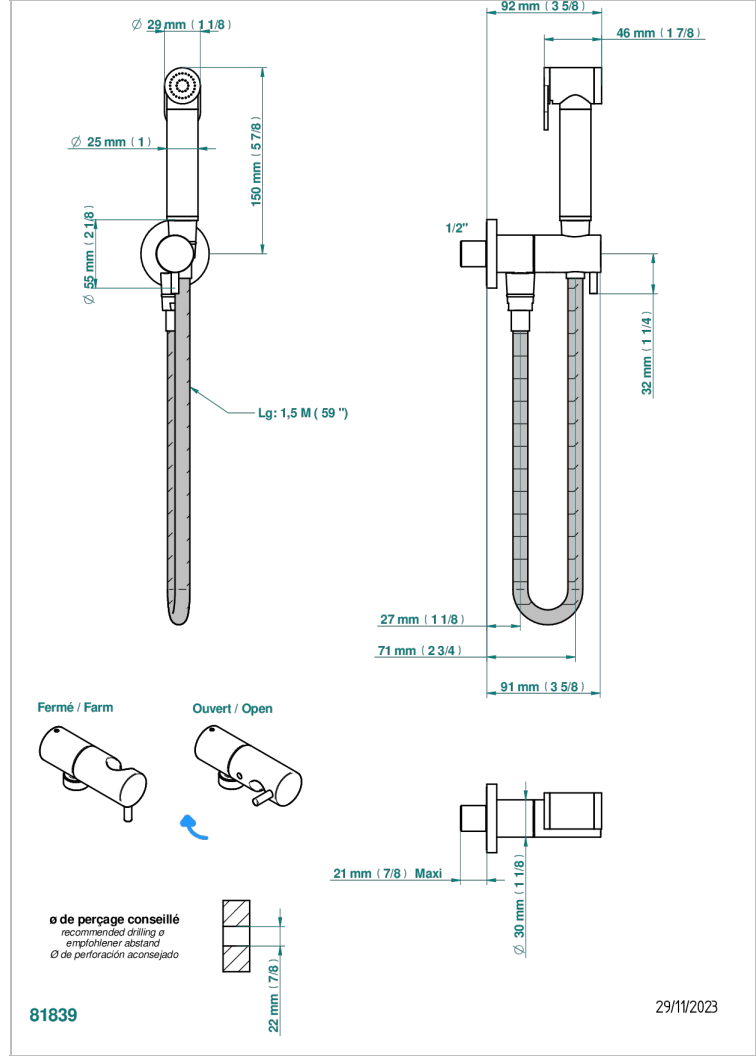

Wc douche set including: trigger spray, reinforced hose (1.25m), and wall outlet with stop lever

81839

29/11/2023

CARACTERÍSTICAS

- Yoko Color
- Wc douche set including: trigger spray, reinforced hose (1.25m), and wall outlet with stop lever

ACABADOS DISPONIBLES

Bronce claro - D01
Cerámica negra mate - D30
Cromo - A02
Cromo mate - C02
Dorado - F01
Dorado mate - F07

Dorado pálido - F30
Dorado pálido mate (sin barniz) - F31
Natural smoked Brass - A13
Níquel - B01
Níquel mate - C01
Níquel viejo - H28

Pvd marrón bronce mate - F34
Pvd umber - H66
Pvd umber mate - H67