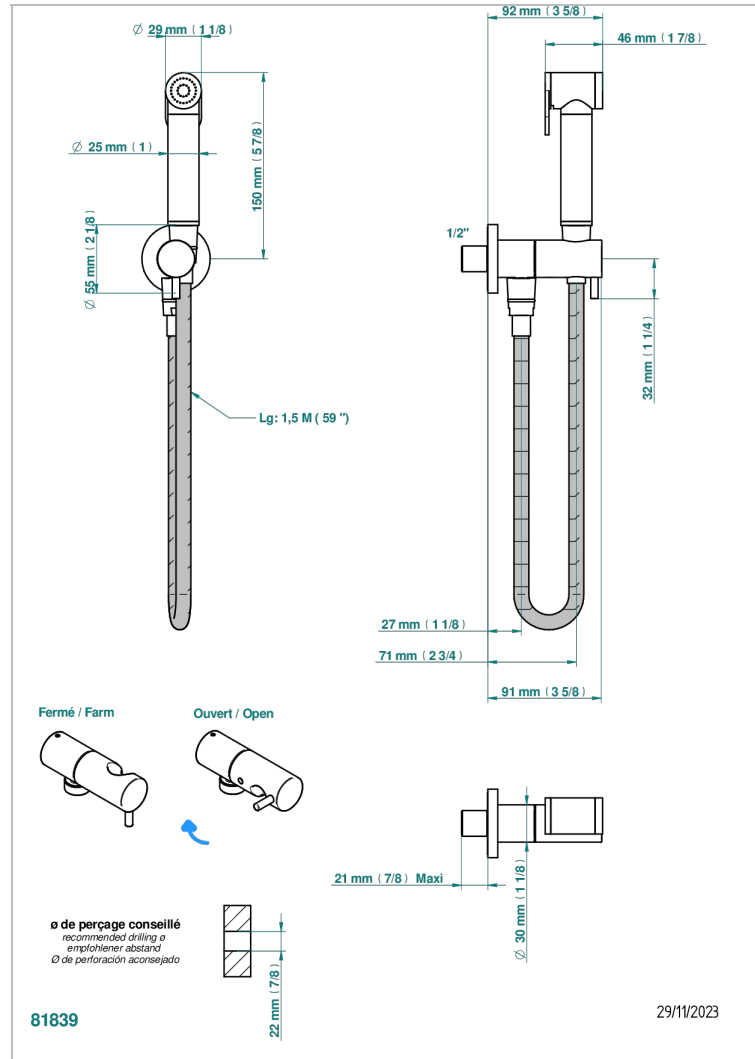

Wc douche set including: trigger spray, reinforced hose (1.25m), and wall outlet with stop lever

CHARACTERISTIC

- Yoko Color
- Wc douche set including: trigger spray, reinforced hose (1.25m), and wall outlet with stop lever

AVAILABLE FINITIONS

Antique nickel - H28
 Black ceram - D30
 Blush PVD - H62
 Brass color PVD - H49
 Brown bronze color PVD - F33
 Gold color PVD - H52

Graphite PVD - H64
 Lacquered light bronze - D01
 Matt Umber PVD - H67
 Matt blush PVD - H60
 Matt brass color PVD - H50
 Matt brown bronze color PVD - F34