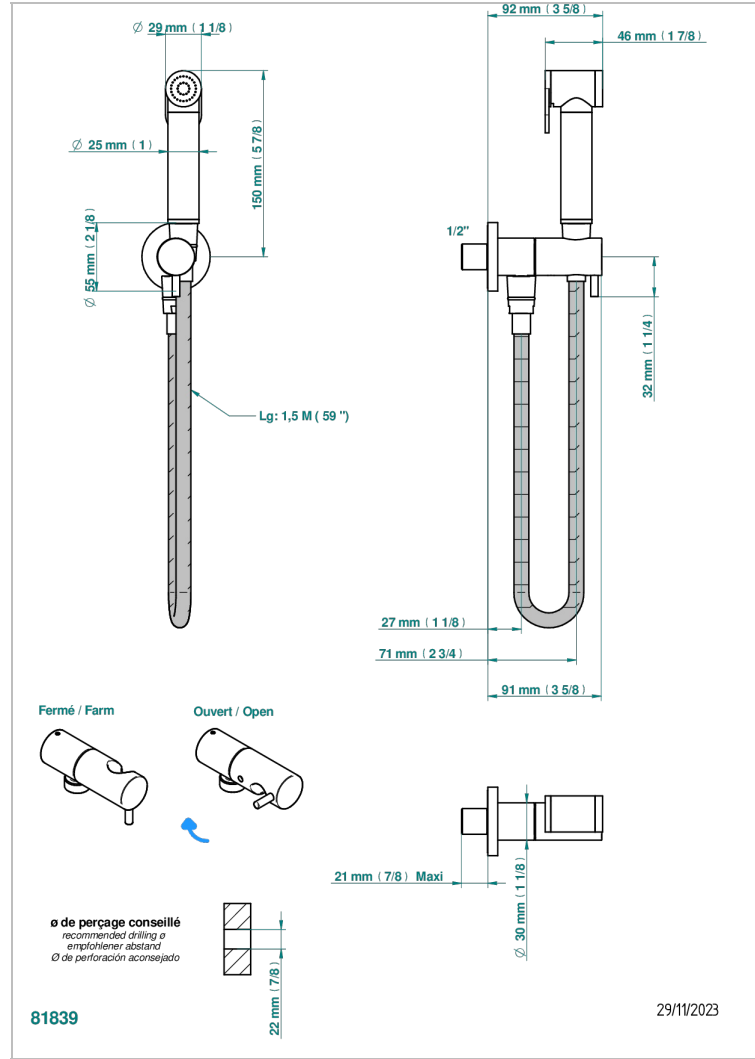

Wc douche set including: trigger spray, reinforced hose (1.25m), and wall outlet with stop lever

## CHARACTERISTIC

- Yoko Color
- Wc douche set including: trigger spray, reinforced hose (1.25m), and wall outlet with stop lever