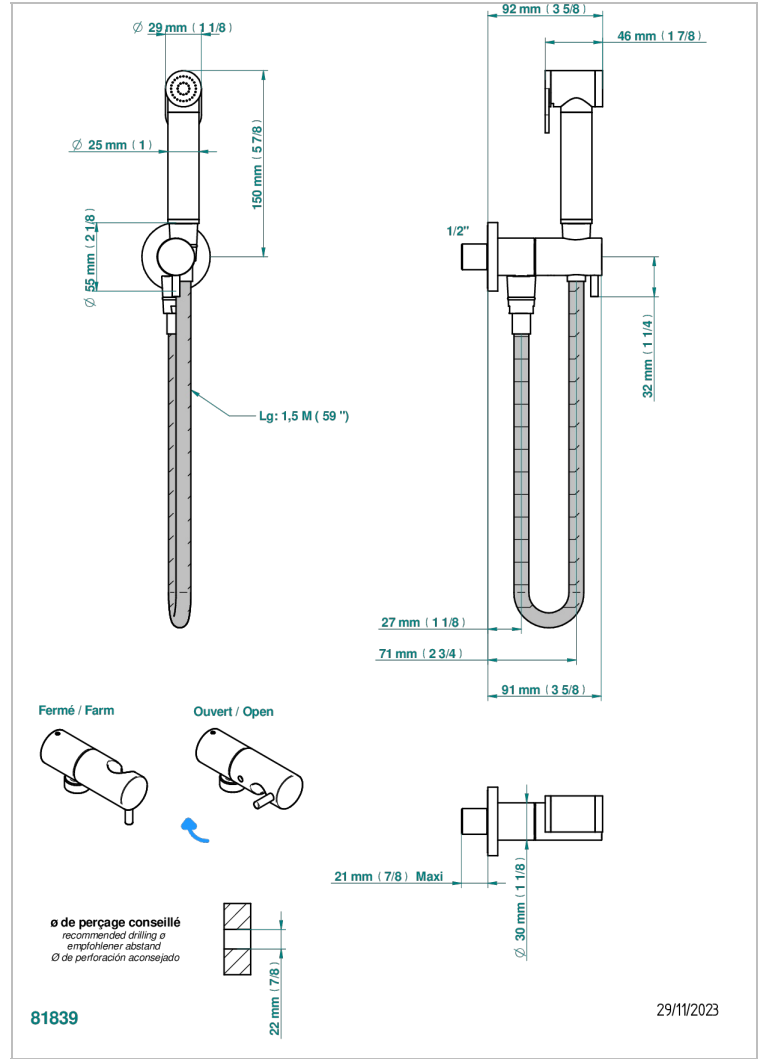

Wc douche set including: trigger spray, reinforced hose (1.25m), and wall outlet with stop lever

CARACTERÍSTICAS

- Yoko
- Wc douche set including: trigger spray, reinforced hose (1.25m), and wall outlet with stop lever

Pvd umber - H66
 Pvd umber mate - H67