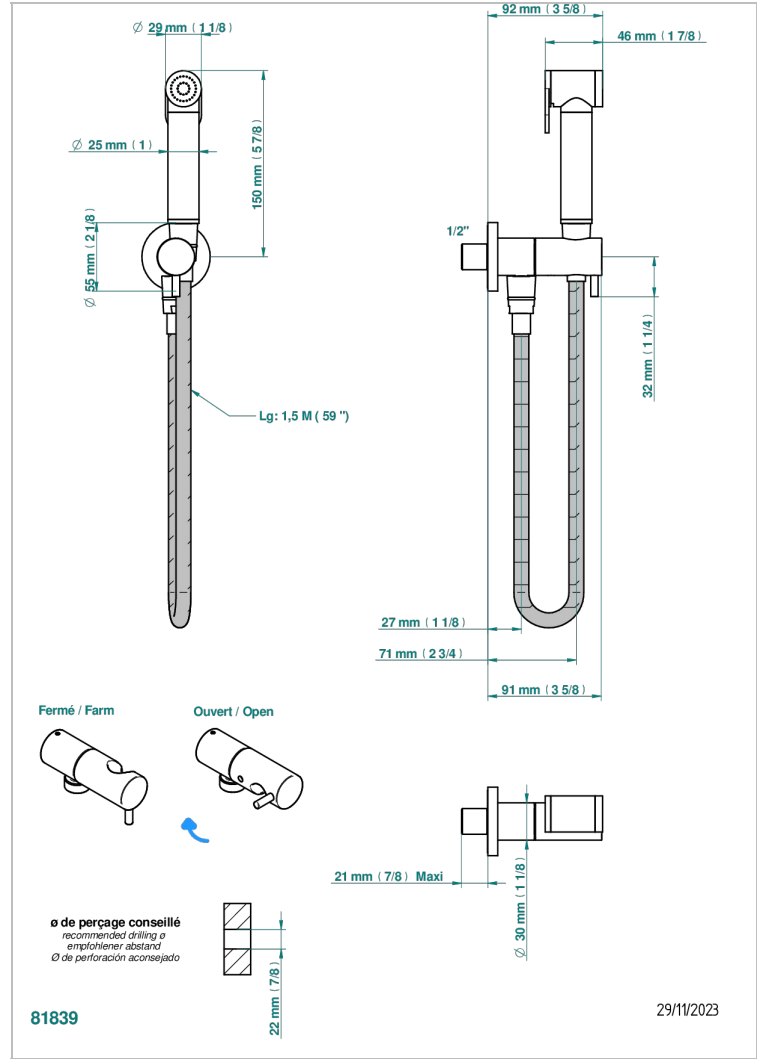

Wc douche set including: trigger spray, reinforced hose (1.25m), and wall outlet with stop lever

CHARACTERISTIC

- Yoko
- Wc douche set including: trigger spray, reinforced hose (1.25m), and wall outlet with stop lever

AVAILABLE FINITIONS

Antique nickel - H28
Black ceram - D30
Blush PVD - H62
Brass color PVD - H49
Brown bronze color PVD - F33
Gold color PVD - H52

Graphite PVD - H64
Lacquered light bronze - D01
Matt Umber PVD - H67
Matt blush PVD - H60
Matt brass color PVD - H50
Matt brown bronze color PVD - F34