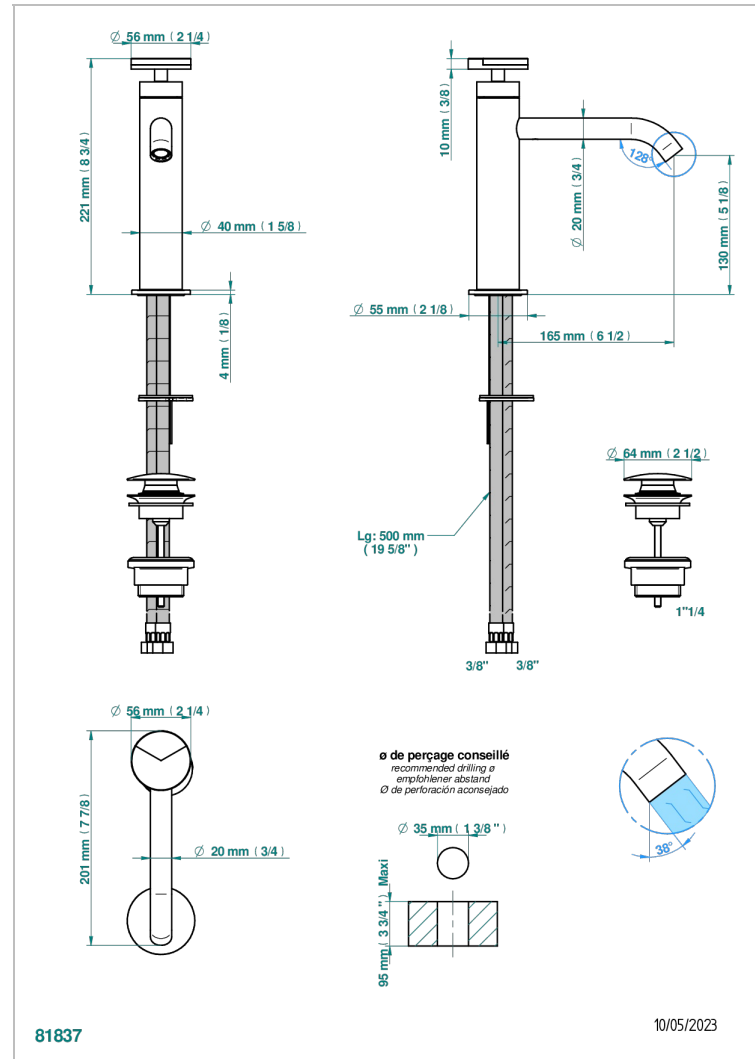

YOKO DELTA HOWLITE

G7W-6500H

Single lever basin mixer with waste, high model

CHARACTERISTIC

- ACS : 19ACCLY542

STANDARDS

AVAILABLE FINITIONS

Antique nickel - H28
Black ceram - D30
Blush PVD - H62
Brass color PVD - H49
Brown bronze color PVD - F33
Gold color PVD - H52