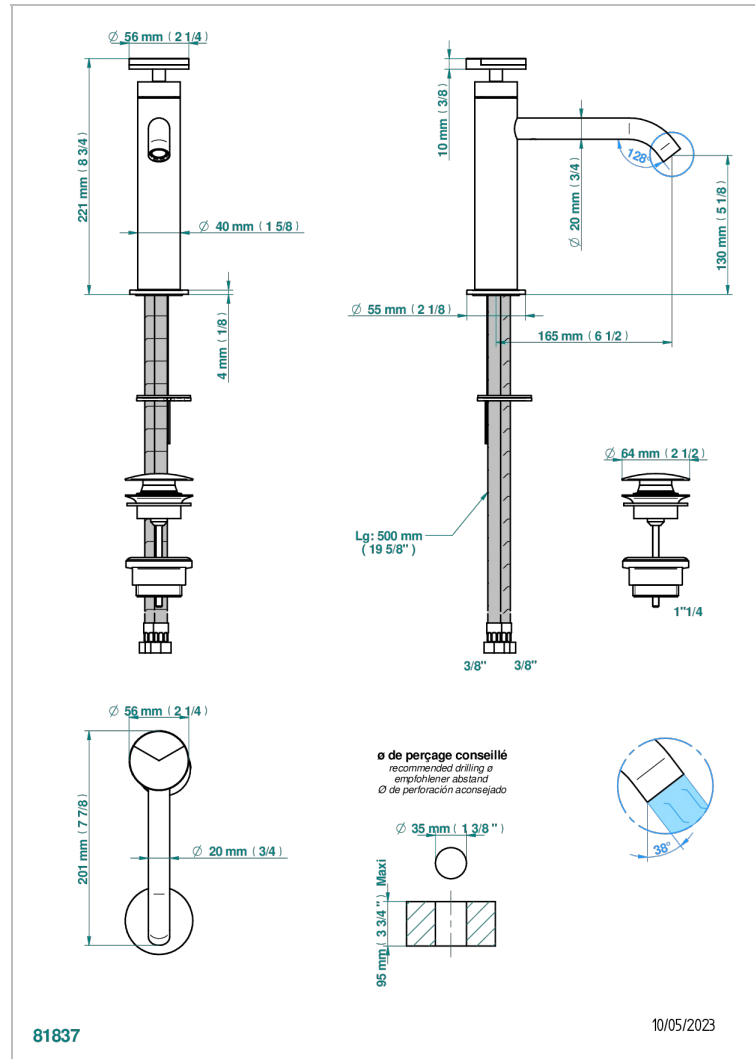

YOKO DELTA HOWLITE

G7W-6500H

Single lever basin mixer with waste, high model

CHARACTERISTIC

- ACS : 19ACCLY542

STANDARDS

AVAILABLE FINITIONS

Antique nickel - H28
Black ceram - D30
Blush PVD - H62
Brass color PVD - H49
Brown bronze color PVD - F33
Gold color PVD - H52