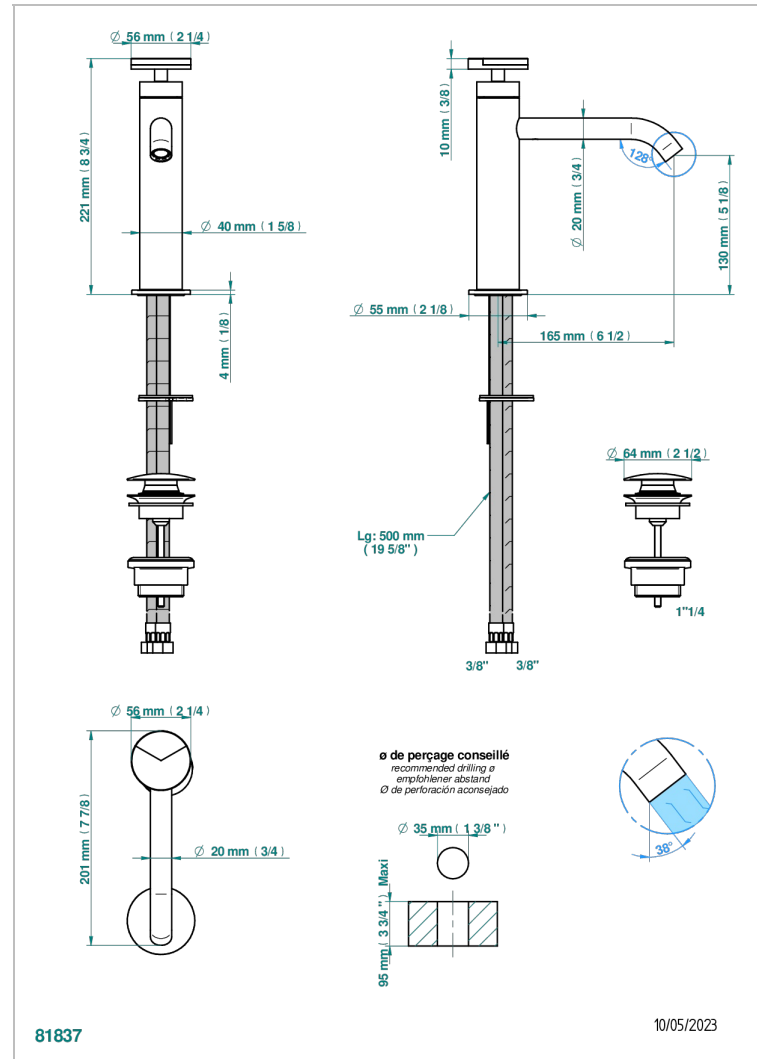

YOKO DELTA HOWLITE

G7W-6500H

Single lever basin mixer with waste, high model

CHARACTERISTIC

- ACS : 19ACCLY542

STANDARDS

AVAILABLE FINITIONS

Antique nickel - H28
Black ceram - D30
Blush PVD - H62
Brass color PVD - H49
Brown bronze color PVD - F33
Gold color PVD - H52