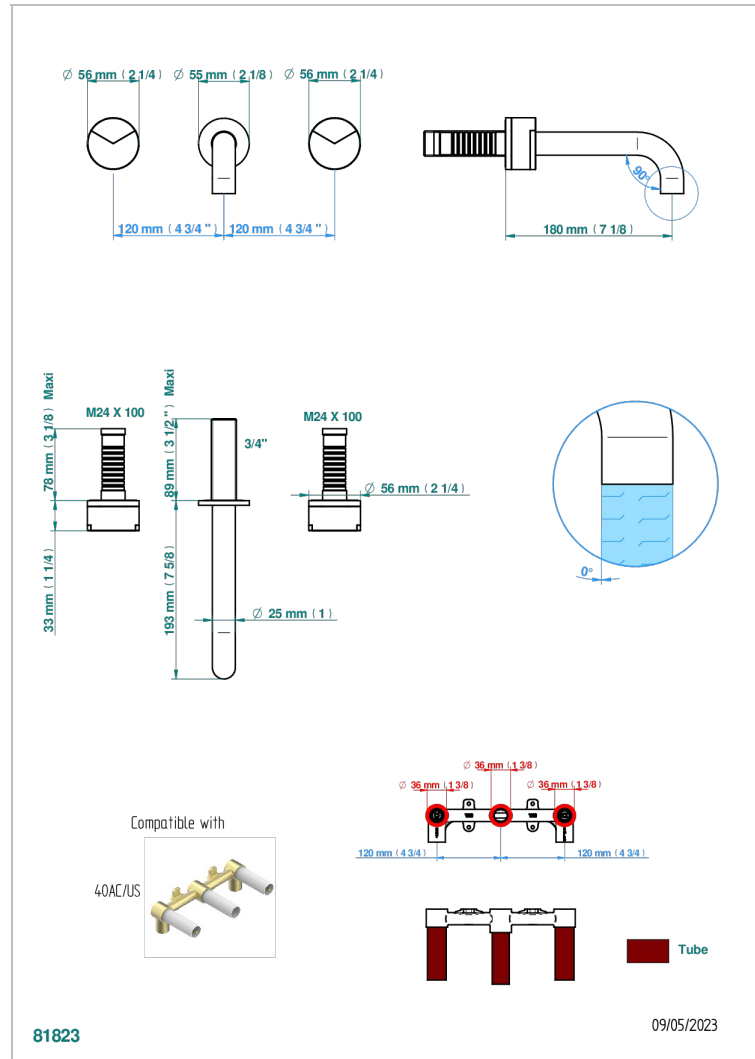

YOKO DELTA HOWLITE

G7W-40GB/W

Trim only for wall mounted 3-hole basin mixer - WRAS approved

CHARACTERISTIC

- Yoko Delta Howlite
- Trim only for wall mounted 3-hole basin mixer - WRAS approved

AVAILABLE FINITIONS