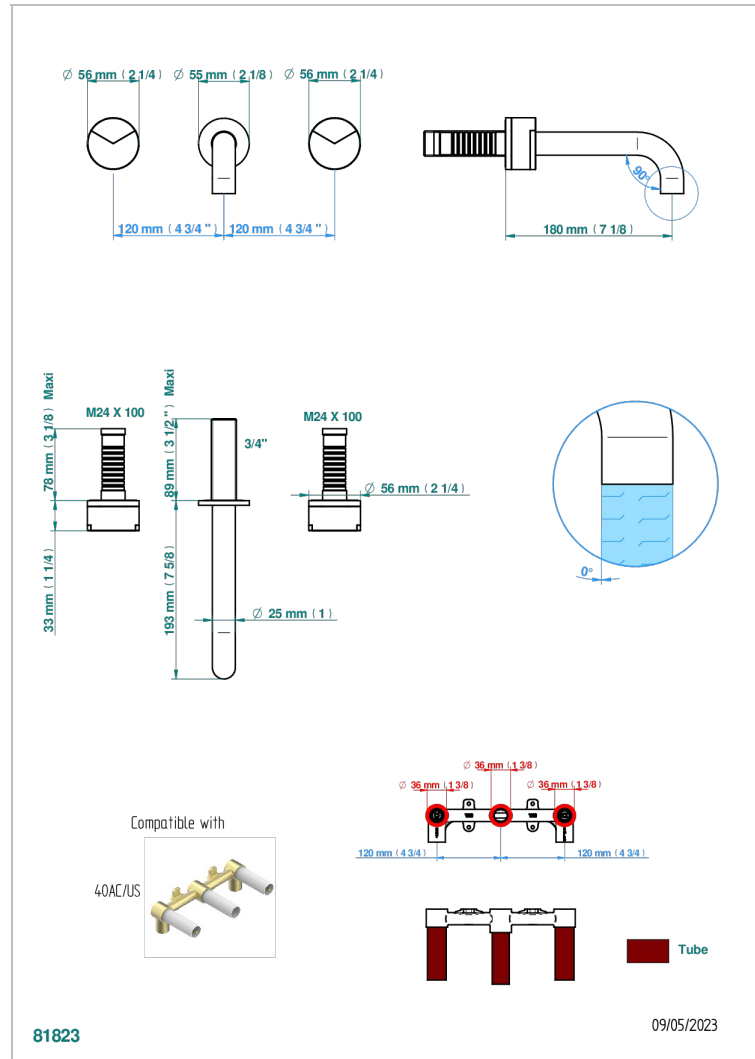

YOKO DELTA HOWLITE

G7W-40GB

Trim only for wall mounted 3-hole basin mixer

CHARACTERISTIC

- Yoko Delta Howlite
- Trim only for wall mounted 3-hole basin mixer

RELATED SKU'S

- Ref. G00-40AC Rough parts for wall mounted 3 hole mixer, cross handle version
- Ref. G00-40AM Rough parts for wall mounted 3 hole mixer, lever handle version