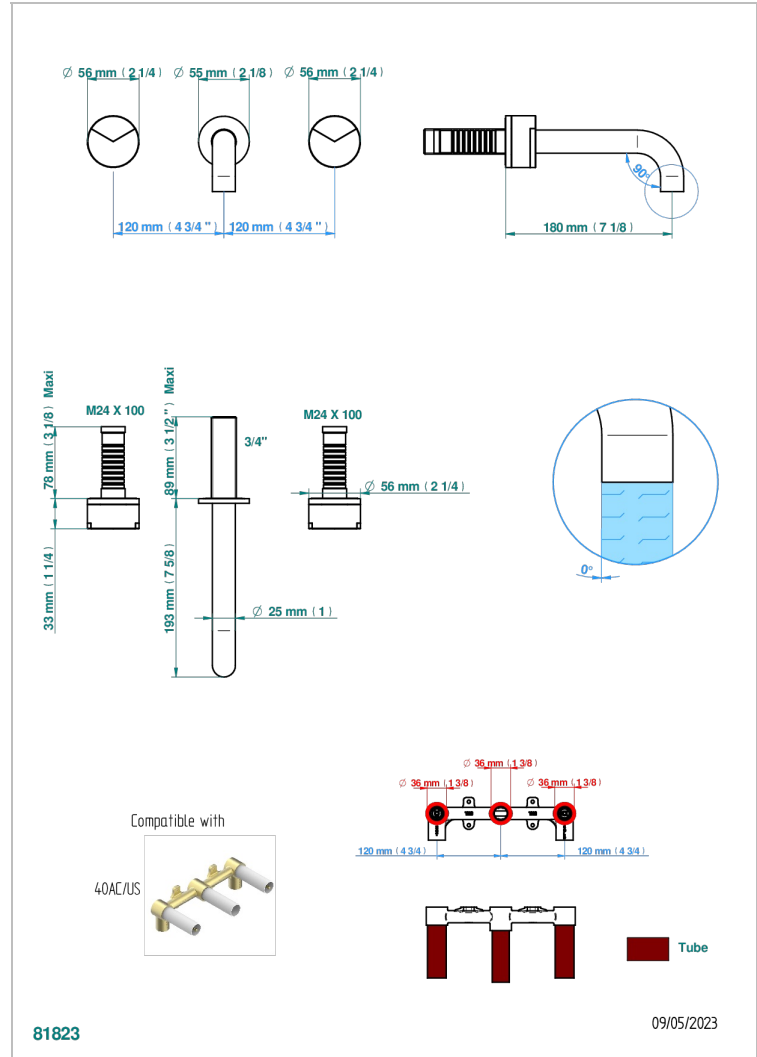

YOKO DELTA HOWLITE

G7W-40GB

Trim only for wall mounted 3-hole basin mixer

CHARACTERISTIC

- Yoko Delta Howlite
- Trim only for wall mounted 3-hole basin mixer

RELATED SKU'S

- Ref. G00-40AC Rough parts for wall mounted 3 hole mixer, cross handle version
- Ref. G00-40AM Rough parts for wall mounted 3 hole mixer, lever handle version