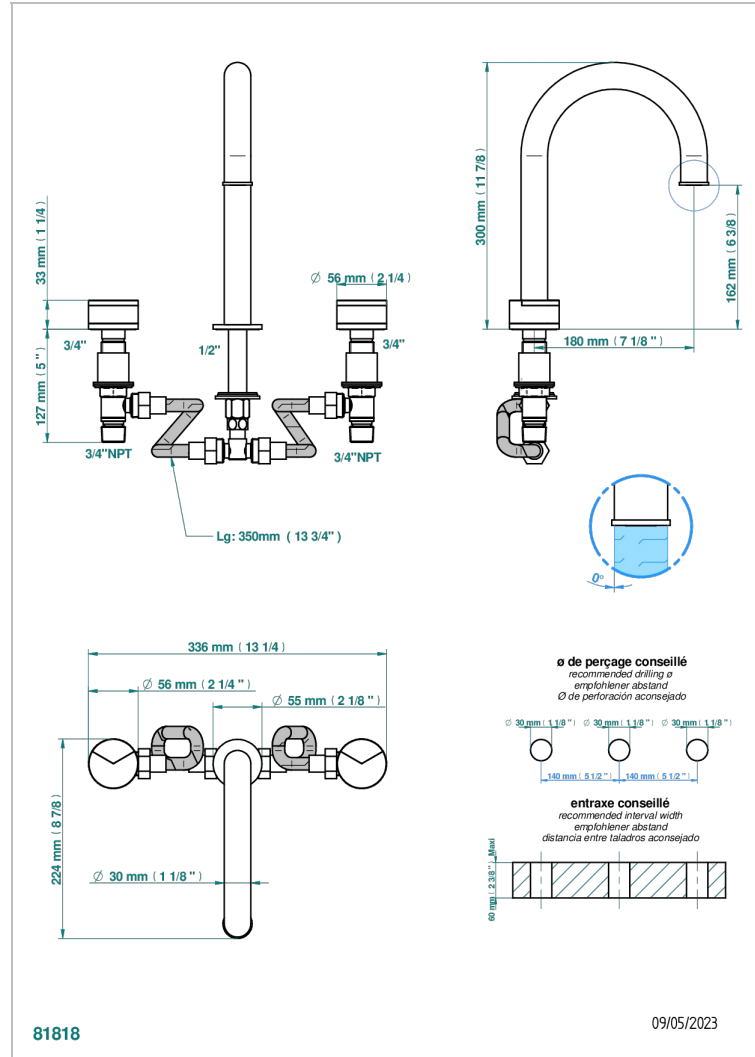

YOKO DELTA HOWLITE

G7W-25SGUS

Roman tub set with 3/4" valves

CHARACTERISTIC

- Yoko Delta Howlite
- Roman tub set with 3/4" valves

AVAILABLE FINITIONS

Black ceram - D30
Blush PVD - H62
Brass color PVD - H49
Brown bronze color PVD - F33
Chrome polished - A02
Gold color PVD - H52