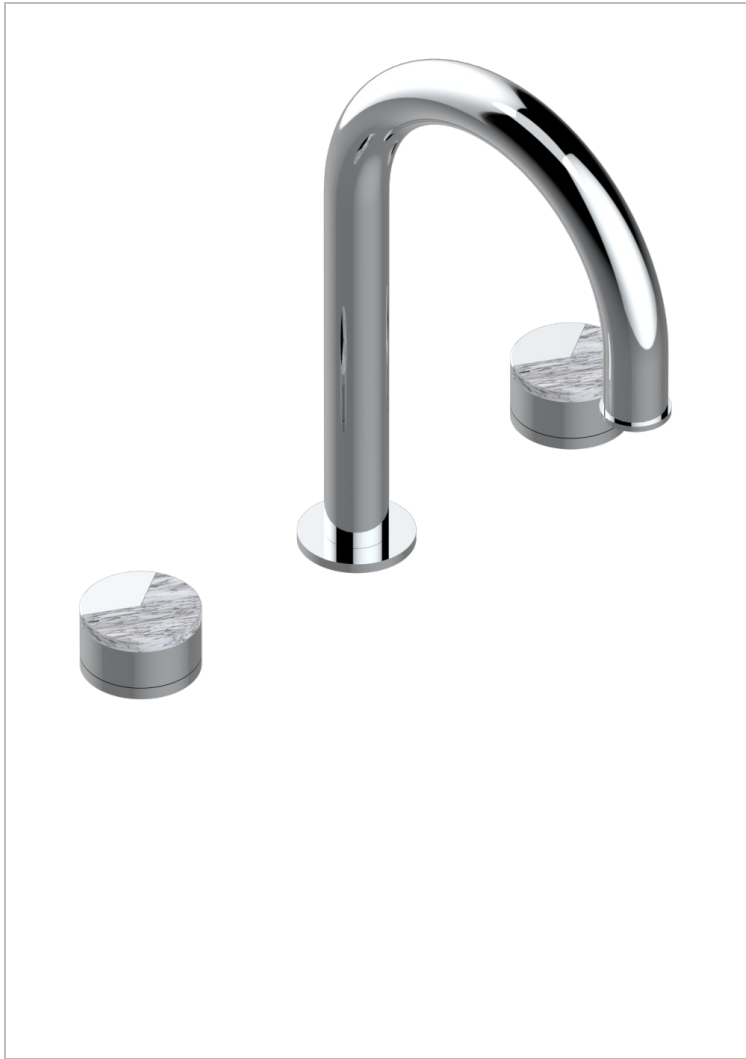

YOKO DELTA HOWLITE

G7W-25SG

Rim mounted 3-hole bath mixer, super goliath spout

CHARACTERISTIC

- ACS : 18ACCLY403
- NF : NF EN 200 - IID/A - Chrome

STANDARDS

AVAILABLE FINITIONS

- Antique nickel - H28
- Black ceram - D30
- Blush PVD - H62
- Brass color PVD - H49
- Brown bronze color PVD - F33
- Gold color PVD - H52

- Graphite PVD - H64
- Lacquered light bronze - D01
- Matt Umber PVD - H67
- Matt blush PVD - H60
- Matt brass color PVD - H50
- Matt brown bronze color PVD - F34

- Matt chrome - C02
- Matt gold - F07
- Matt gold color PVD - H53
- Matt graphite PVD - H65
- Matt nickel (color finish) - C01
- Matt nickel color PVD - H56

- Natural smoked Brass - A13
- Nickel color PVD - H55
- Polished chrome (color finish) - A02
- Polished gold (color finish) - F01
- Polished nickel - B01
- Soft gold - F30

- Soft matt gold - F31
- Umber PVD - H66