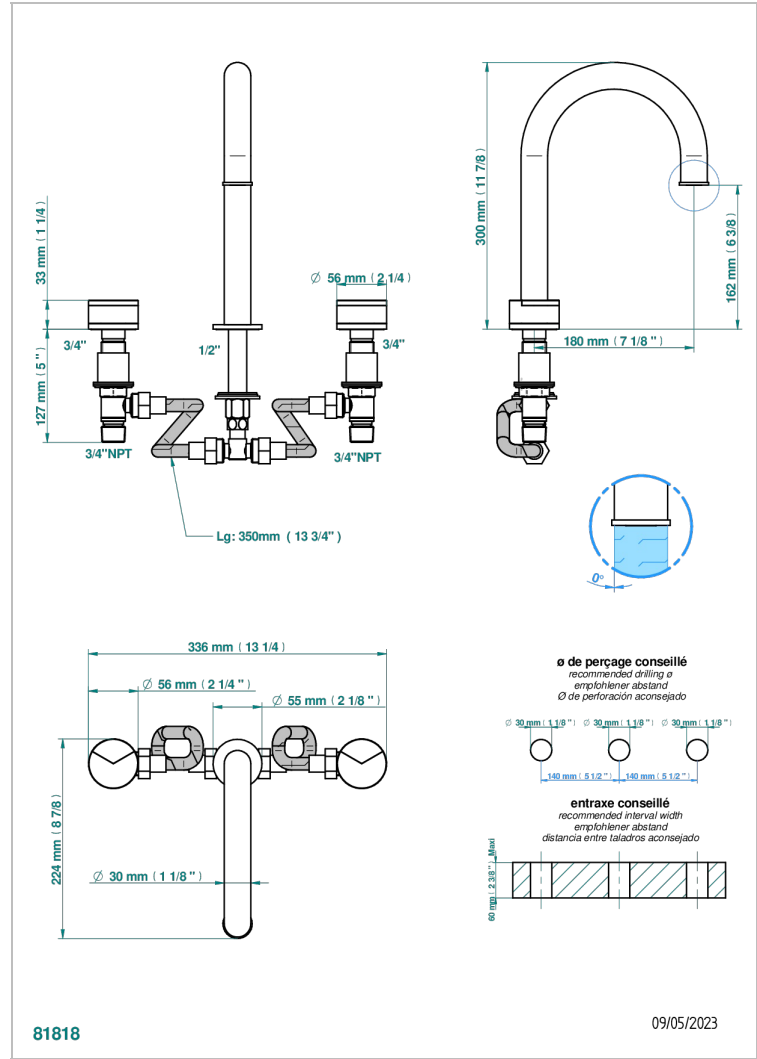

YOKO DELTA HOWLITE

G7W-25SG

Rim mounted 3-hole bath mixer, super goliath spout

CHARACTERISTIC

- ACS : 18ACCLY403
- NF : NF EN 200 - IID/A - Chrome

STANDARDS

AVAILABLE FINITIONS

- Antique nickel - H28
- Black ceram - D30
- Blush PVD - H62
- Brass color PVD - H49
- Brown bronze color PVD - F33
- Gold color PVD - H52