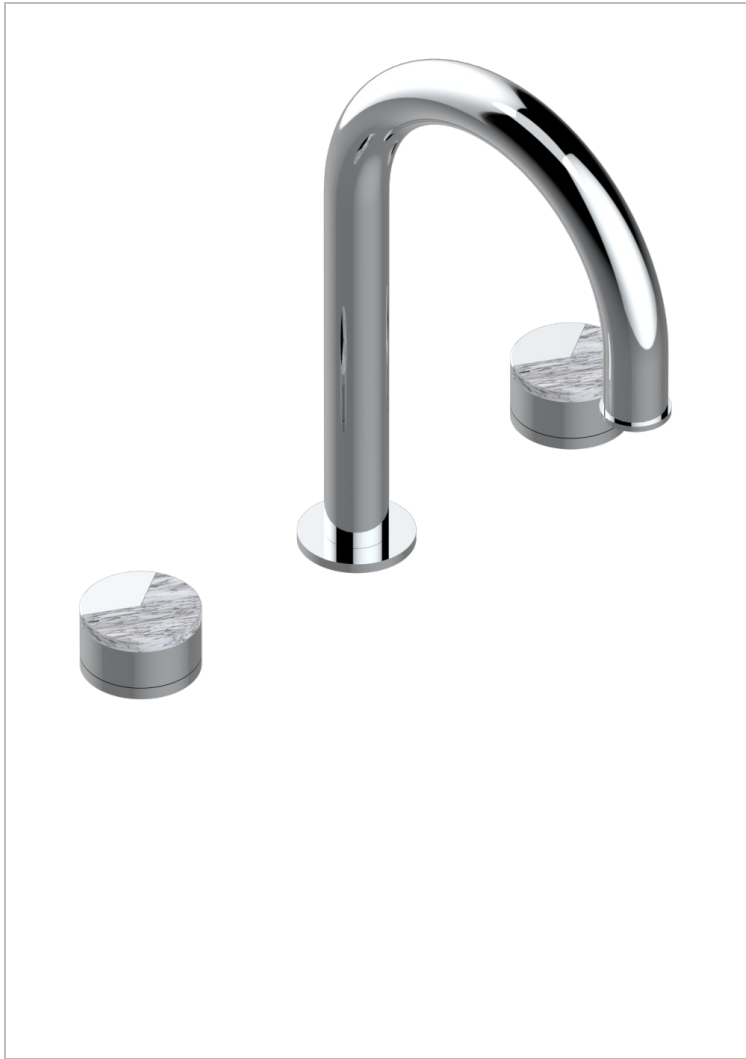

# YOKO DELTA HOWLITE

G7W-25SG

Rim mounted 3-hole bath mixer, super goliath spout

## CHARACTERISTIC

- ACS : 18ACCLY403
- NF : NF EN 200 - IID/A - Chrome

## AVAILABLE FINITIONS

Antique nickel - H28  
Black ceram - D30  
Blush PVD - H62  
Brass color PVD - H49  
Brown bronze color PVD - F33  
Gold color PVD - H52

Graphite PVD - H64  
Lacquered light bronze - D01  
Matt Umber PVD - H67  
Matt blush PVD - H60  
Matt brass color PVD - H50  
Matt brown bronze color PVD - F34