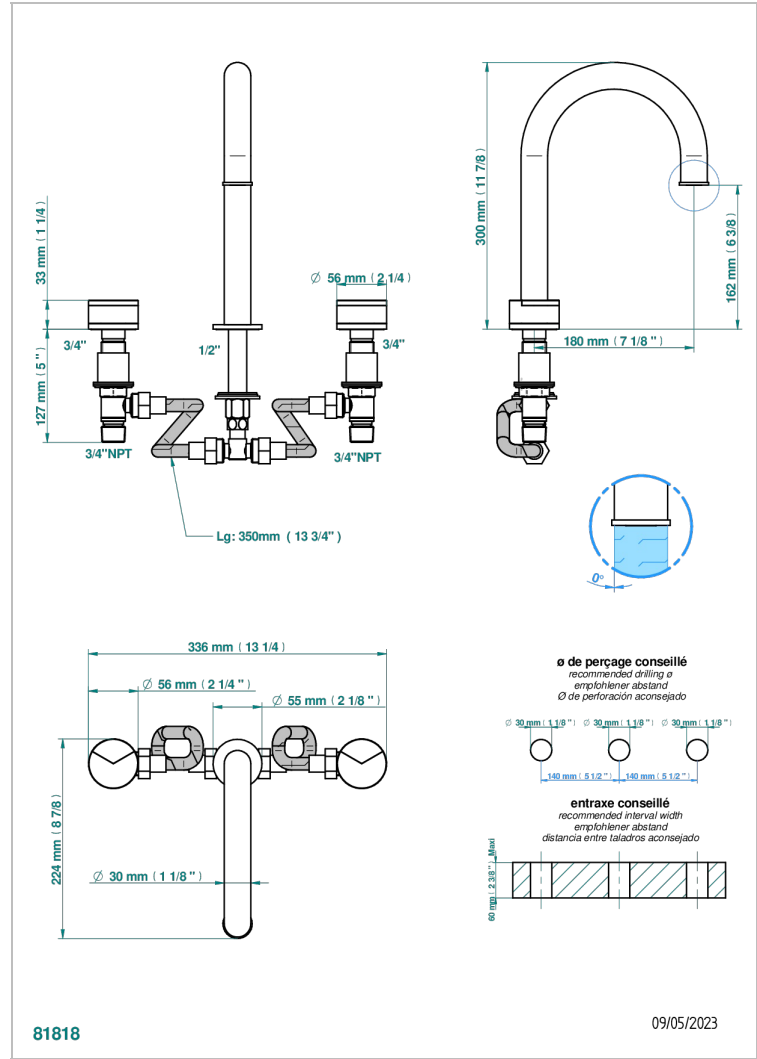

# YOKO DELTA HOWLITE

G7W-25SG

Rim mounted 3-hole bath mixer, super goliath spout

## CHARACTERISTIC

- ACS : 18ACCLY403
- NF : NF EN 200 - IID/A - Chrome