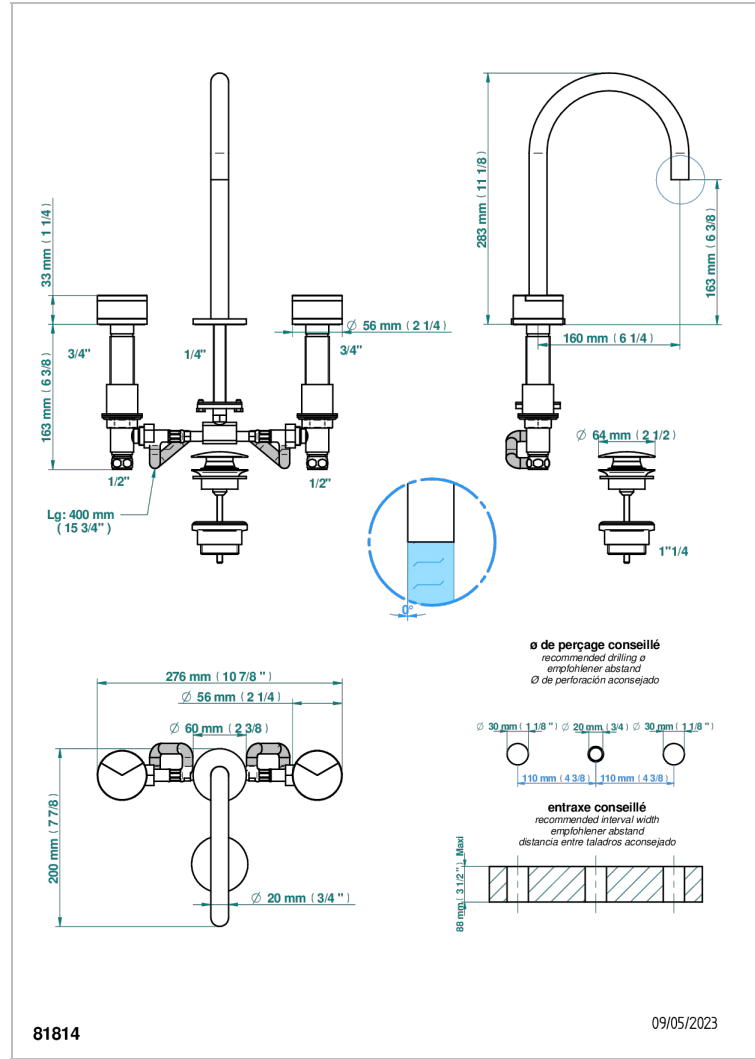

YOKO DELTA HOWLITE

G7W-151M/W

Rim mounted 3-hole basin mixer with waste for marble - WRAS approved

81814

09/05/2023

CHARACTERISTIC

- Yoko Delta Howlite
- Rim mounted 3-hole basin mixer with waste for marble - WRAS approved