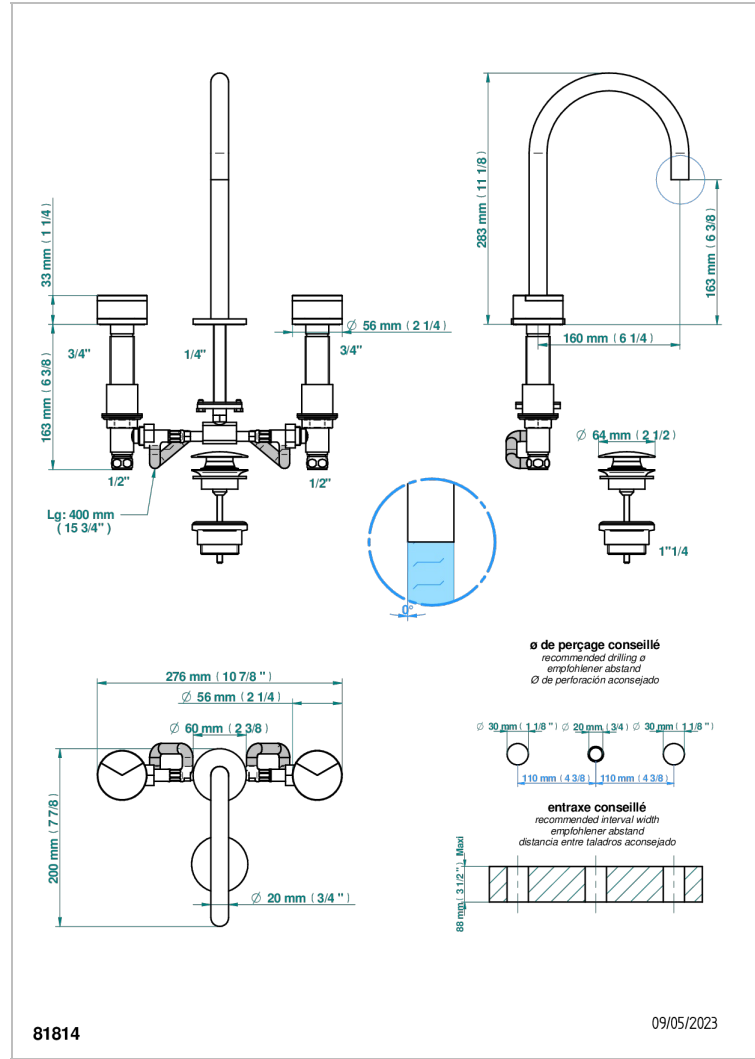

YOKO DELTA HOWLITE

G7W-151M

Rim mounted 3-hole basin mixer with waste for marble

CHARACTERISTIC

- ACS : 18ACCLY393
- NF : NF EN 200 - IA - Chrome

STANDARDS

AVAILABLE FINITIONS

Antique nickel - H28
Black ceram - D30
Blush PVD - H62
Brass color PVD - H49
Brown bronze color PVD - F33
Gold color PVD - H52