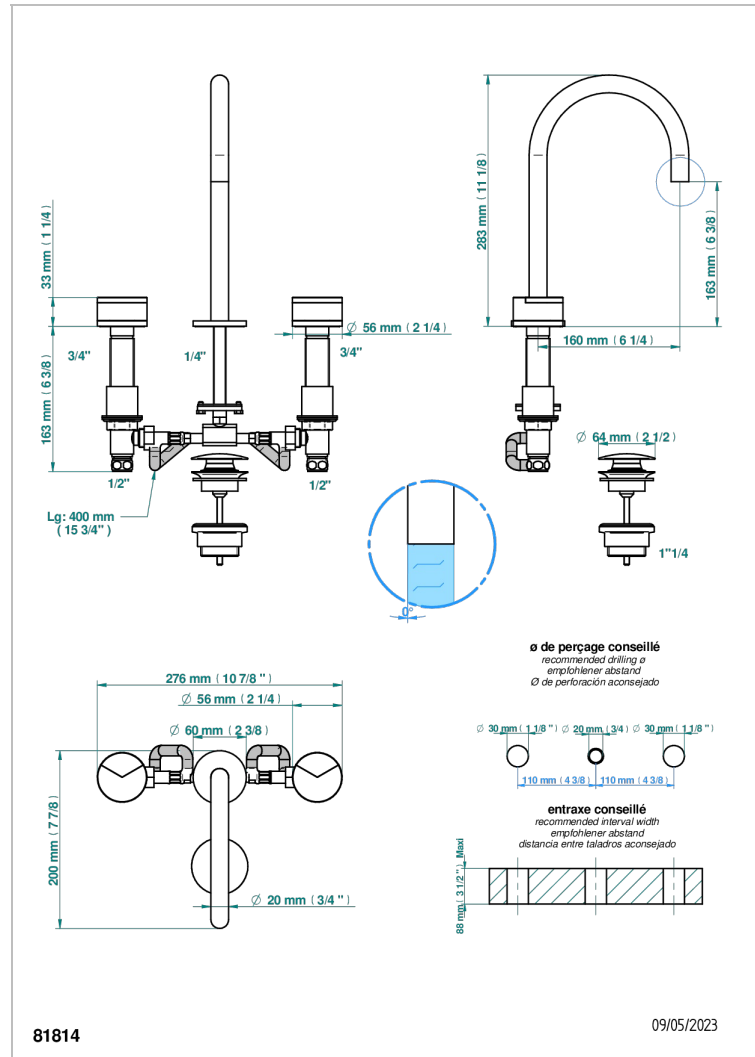

# YOKO DELTA HOWLITE

G7W-151M

Rim mounted 3-hole basin mixer with waste for marble

## CHARACTERISTIC

- ACS : 18ACCLY393
- NF : NF EN 200 - IA - Chrome