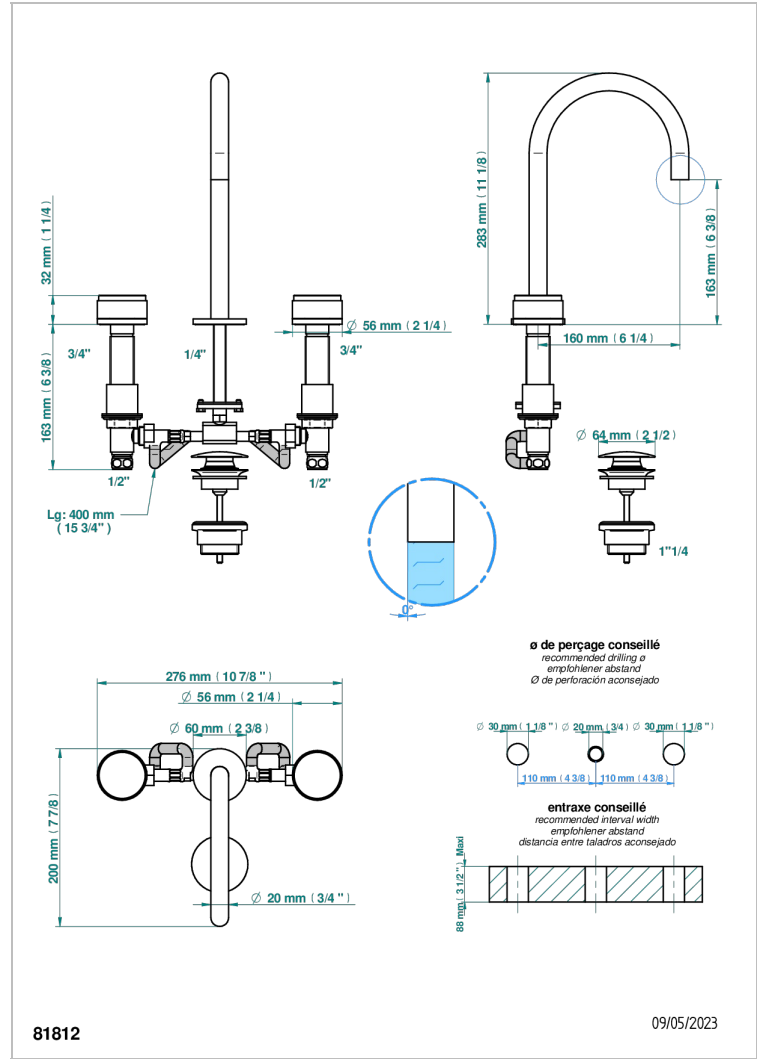

Rim mounted 3-hole basin mixer with waste for marble - WRAS approved

CHARACTERISTIC

- Yoko Howlite
- Rim mounted 3-hole basin mixer with waste for marble - WRAS approved

AVAILABLE FINITIONS

Antique nickel - H28
Black ceram - D30
Blush PVD - H62
Brass color PVD - H49
Brown bronze color PVD - F33
Gold color PVD - H52