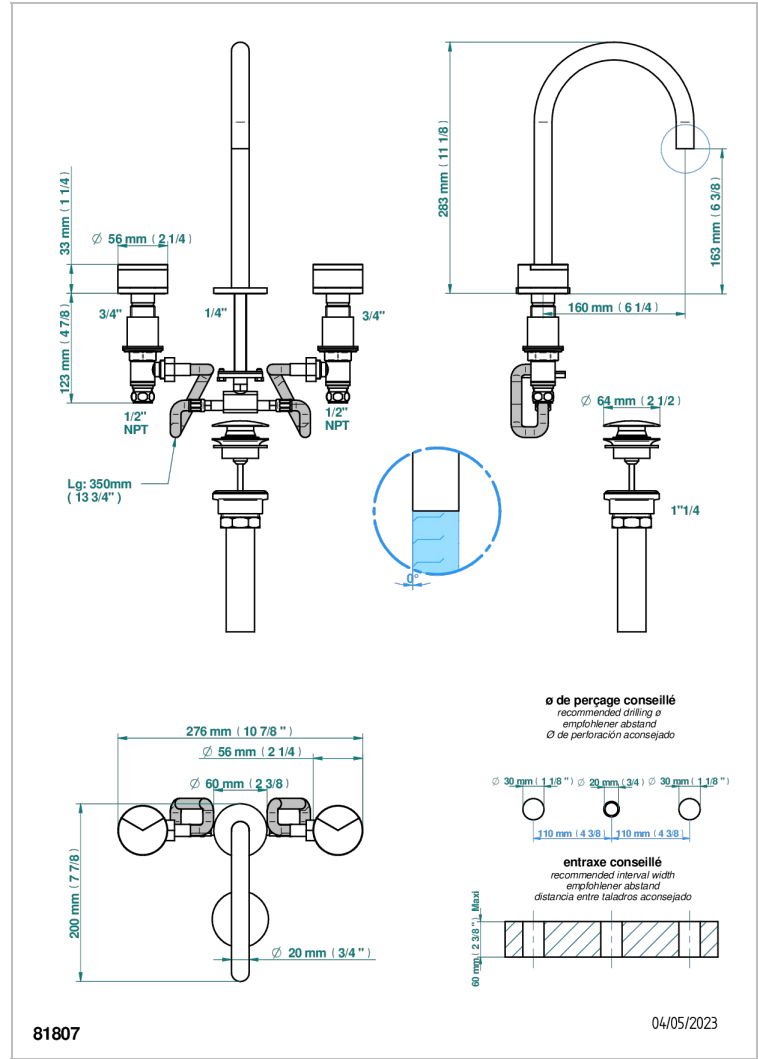

# YOKO DELTA HOWLITE

G7W-151/US

Rim mounted 3-hole basin mixer with waste

THG<sup>®</sup>  
PARIS

## CARACTERÍSTICAS

- Yoko Delta Howlite
- Rim mounted 3-hole basin mixer with waste