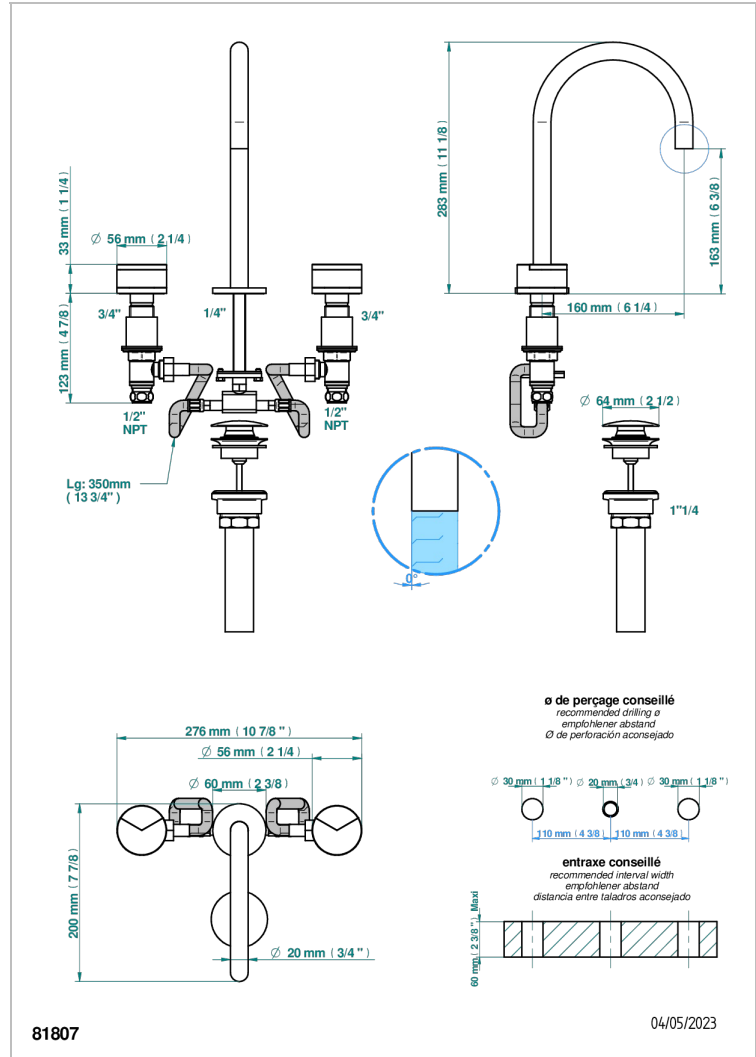

YOKO DELTA HOWLITE

G7W-151/US

Widespread lavatory set with drain

CHARACTERISTIC

- Yoko Delta Howlite
- Widespread lavatory set with drain

AVAILABLE FINITIONS

Black ceram - D30
Blush PVD - H62
Brass color PVD - H49
Brown bronze color PVD - F33
Chrome polished - A02
Gold color PVD - H52