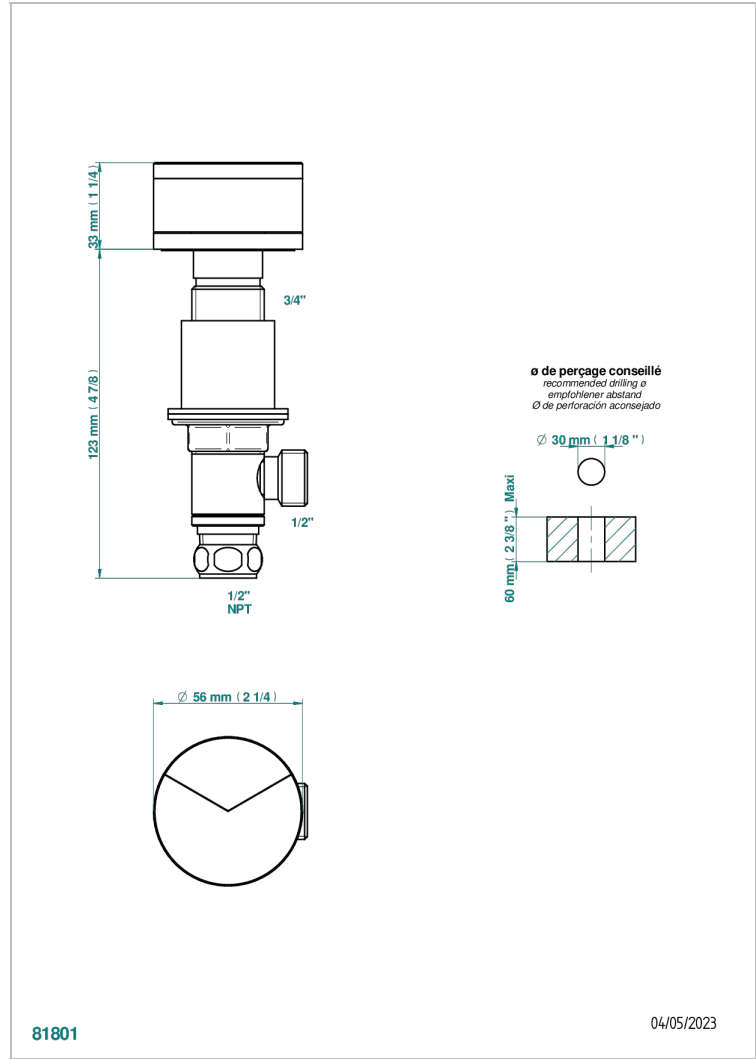

YOKO DELTA HOWLITE

G7W-35/US

1/2" deck valve with trim for lavatory

81801

04/05/2023

CHARACTERISTIC

- Yoko Delta Howlite
- 1/2" deck valve with trim for lavatory

AVAILABLE FINITIONS