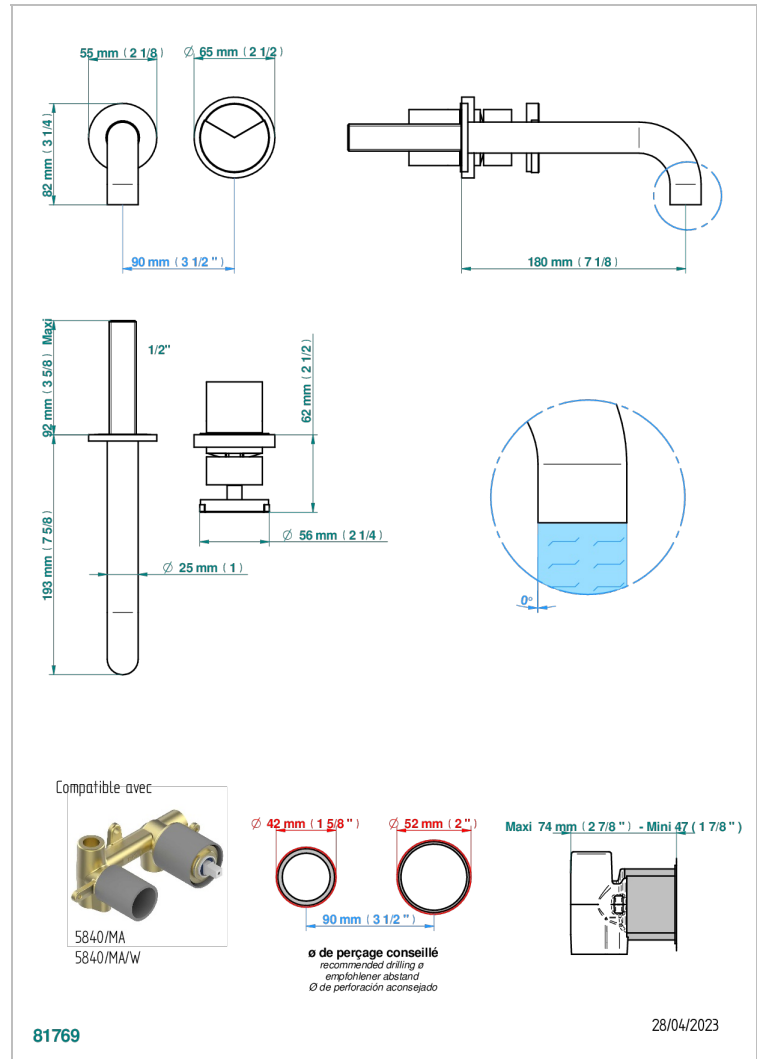

Trim only for Built-in basin mixer with spout (two x 1/2" inlets and one 1/2" outlet), without waste

CHARACTERISTIC

- Yoko Delta
- Trim only for Built-in basin mixer with spout (two x 1/2" inlets and one 1/2" outlet), without waste

RELATED SKU'S

- Ref. G00-5840/MAUS Rough parts for concealed wall-mounted mixer with 1/2" outlet

AVAILABLE FINITIONS

Black ceram - D30
Blush PVD - H62
Brass color PVD - H49
Brown bronze color PVD - F33
Chrome polished - A02
Gold color PVD - H52