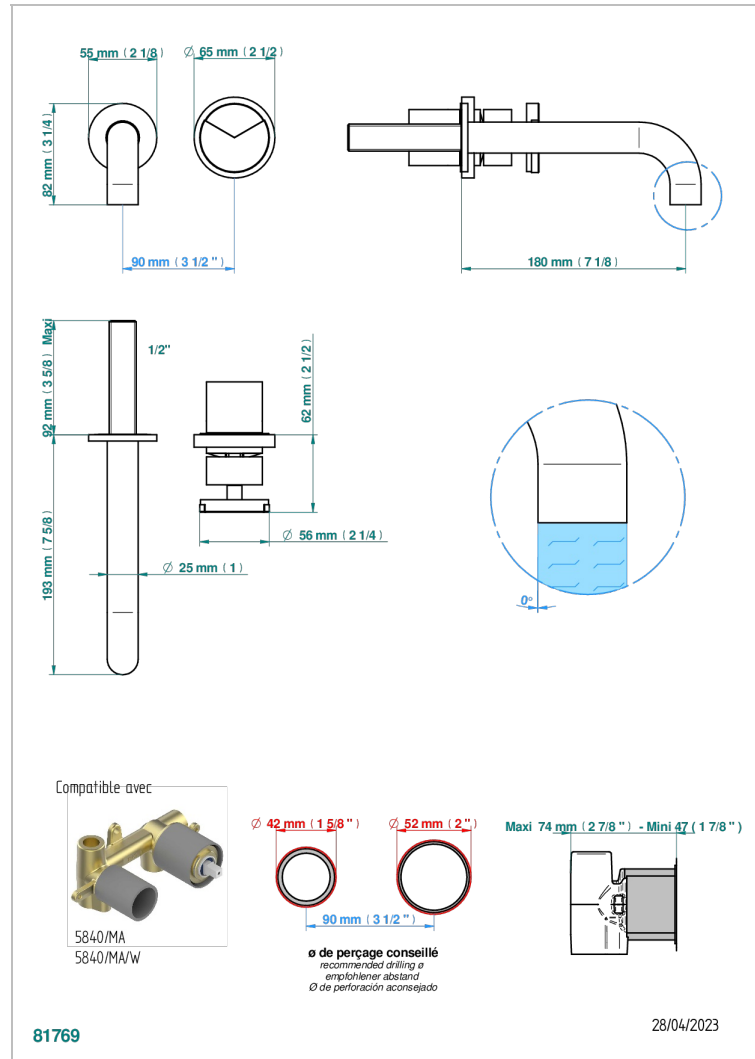

Trim only for Built-in basin mixer with spout (two x 1/2" inlets and one 1/2" outlet), without waste

CHARACTERISTIC

- Yoko Delta
- Trim only for Built-in basin mixer with spout (two x 1/2" inlets and one 1/2" outlet), without waste

RELATED SKU'S

- Ref. G00-5840/MA Rough parts for concealed wall-mounted mixer with 1/2" outlet

AVAILABLE FINITIONS

Antique nickel - H28
Black ceram - D30
Blush PVD - H62
Brass color PVD - H49
Brown bronze color PVD - F33
Gold color PVD - H52