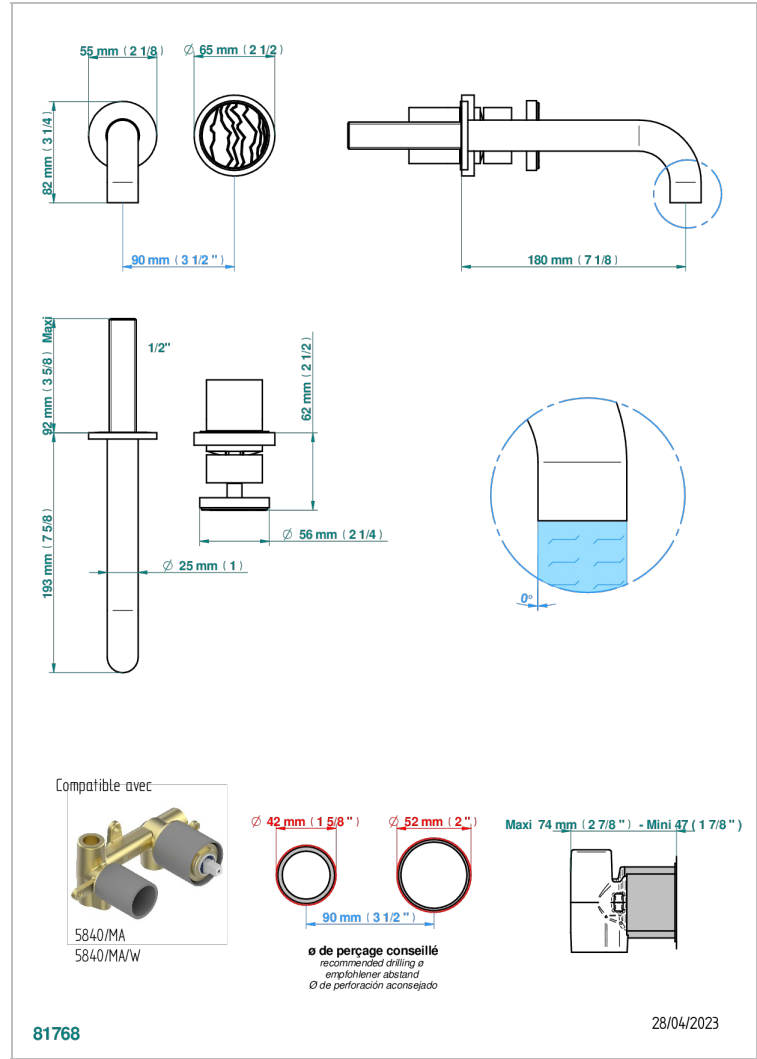

Trim only for Built-in basin mixer with spout (two x 1/2" inlets and one 1/2" outlet), without waste

## CARACTERÍSTICAS

- Yoko Ice
- Trim only for Built-in basin mixer with spout (two x 1/2" inlets and one 1/2" outlet), without waste

## PRODUCTOS RELACIONADOS

- Ref. G00-5840/MAUS Rough parts for concealed wall-mounted mixer with 1/2" outlet