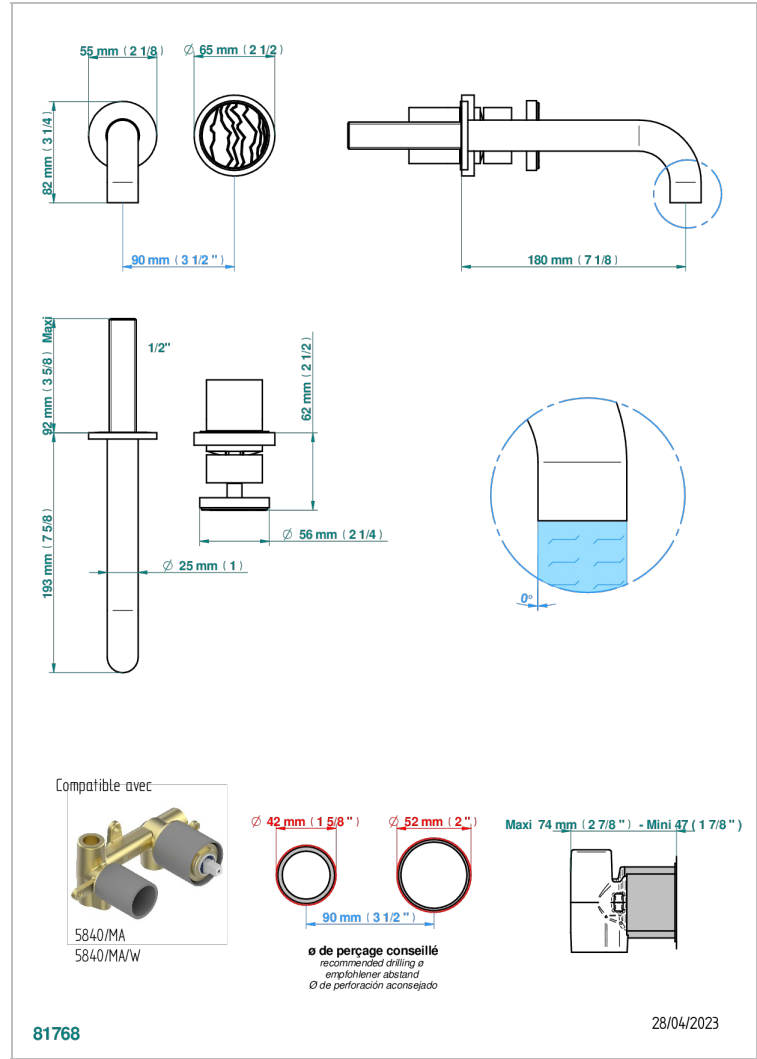

Trim only for Built-in basin mixer with spout (two x 1/2" inlets and one 1/2" outlet), without waste

## CHARACTERISTIC

- Yoko Ice
- Trim only for Built-in basin mixer with spout (two x 1/2" inlets and one 1/2" outlet), without waste

## RELATED SKU'S

- Ref. G00-5840/MAUS Rough parts for concealed wall-mounted mixer with 1/2" outlet