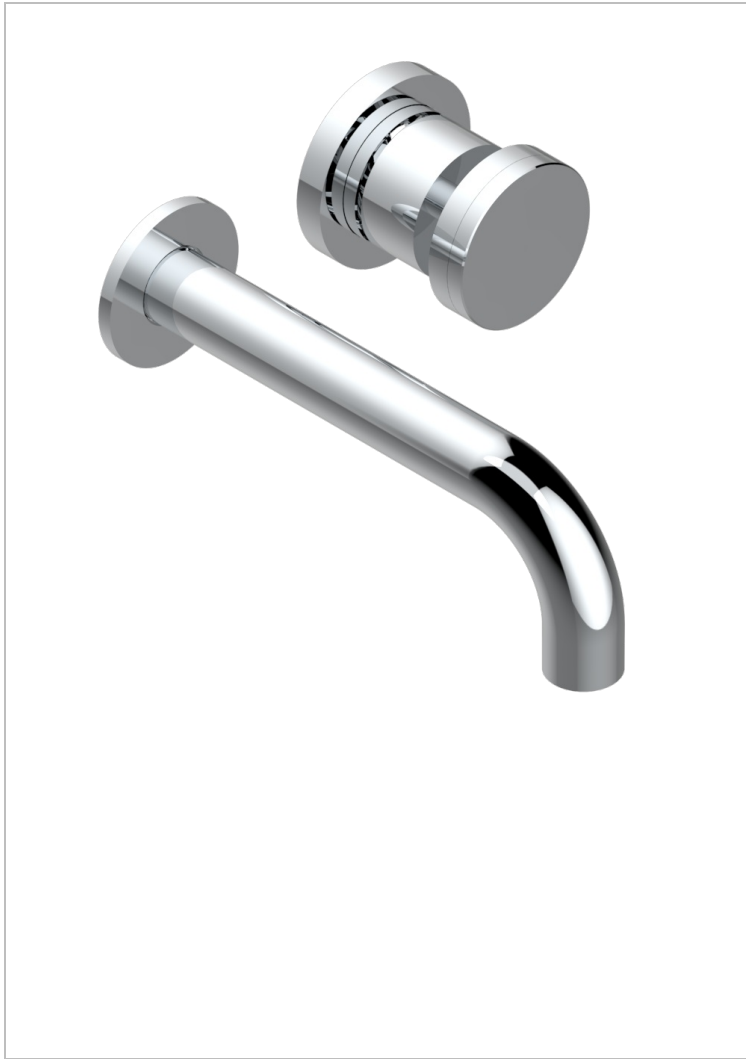

Trim only for Built-in basin mixer with spout (two x 1/2" inlets and one 1/2" outlet), without waste

## CARACTERÍSTICAS

- Yoko Color
- Trim only for Built-in basin mixer with spout (two x 1/2" inlets and one 1/2" outlet), without waste

## PRODUCTOS RELACIONADOS

- Ref. G00-5840/MAUS Rough parts for concealed wall-mounted mixer with 1/2" outlet

## ACABADOS DISPONIBLES

Bronce claro - D01  
Cerámica negra mate - D30  
Cromo - A02  
Cromo mate - C02  
Dorado - F01  
Dorado mate - F07

Dorado pálido - F30  
Dorado pálido mate (sin barniz) - F31  
Natural smoked Brass - A13  
Níquel - B01  
Níquel mate - C01  
Níquel viejo - H28