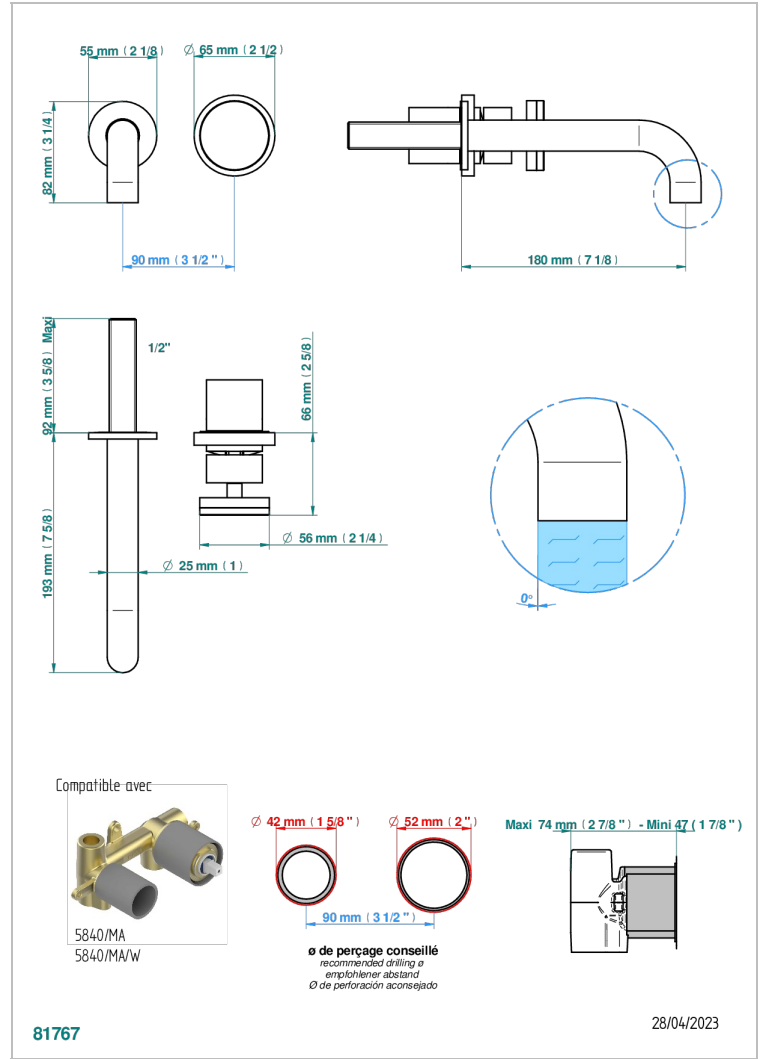

Trim only for Built-in basin mixer with spout (two x 1/2" inlets and one 1/2" outlet), without waste

## CARACTERÍSTICAS

- Yoko Color
- Trim only for Built-in basin mixer with spout (two x 1/2" inlets and one 1/2" outlet), without waste

## PRODUCTOS RELACIONADOS

- Ref. G00-5840/MAUS Rough parts for concealed wall-mounted mixer with 1/2" outlet