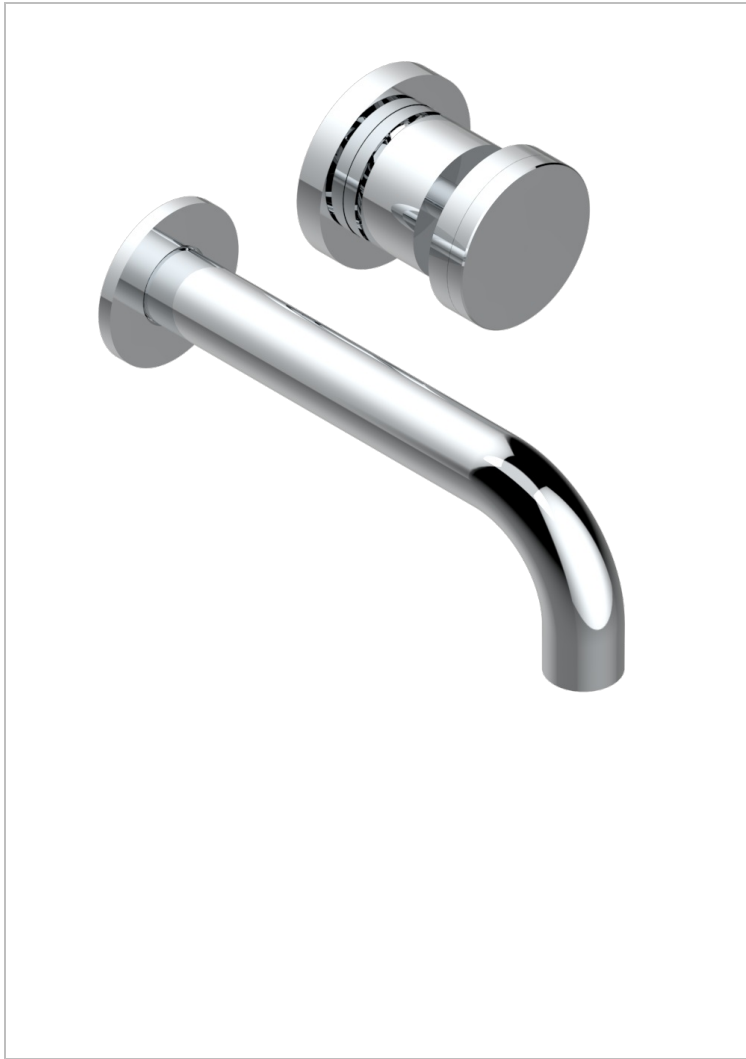

Trim only for Built-in basin mixer with spout (two x 1/2" inlets and one 1/2" outlet), without waste

CHARACTERISTIC

- Yoko Color
- Trim only for Built-in basin mixer with spout (two x 1/2" inlets and one 1/2" outlet), without waste

RELATED SKU'S

- Ref. G00-5840/MAUS Rough parts for concealed wall-mounted mixer with 1/2" outlet

AVAILABLE FINITIONS

Black ceram - D30
Blush PVD - H62
Brass color PVD - H49
Brown bronze color PVD - F33
Chrome polished - A02
Gold color PVD - H52

Gold mat - F07
Gold polished - F01
Graphite PVD - H64
Light coated bronze - D01
Matt Umber PVD - H67
Matt blush PVD - H60

Matt brass color PVD - H50
Matt brown bronze color PVD - F34
Matt chrome (American satin) - C02
Matt gold color PVD - H53
Matt graphite PVD - H65
Matt nickel (American satin) - C01

Matt nickel color PVD - H56
Natural smoked Brass - A13
Nickel antique / Sovereign - H28
Nickel color PVD - H55
Nickel polished - B01
Polished chrome with gold inlay - GA1

Soft gold - F30
Soft matt gold - F31
Umber PVD - H66