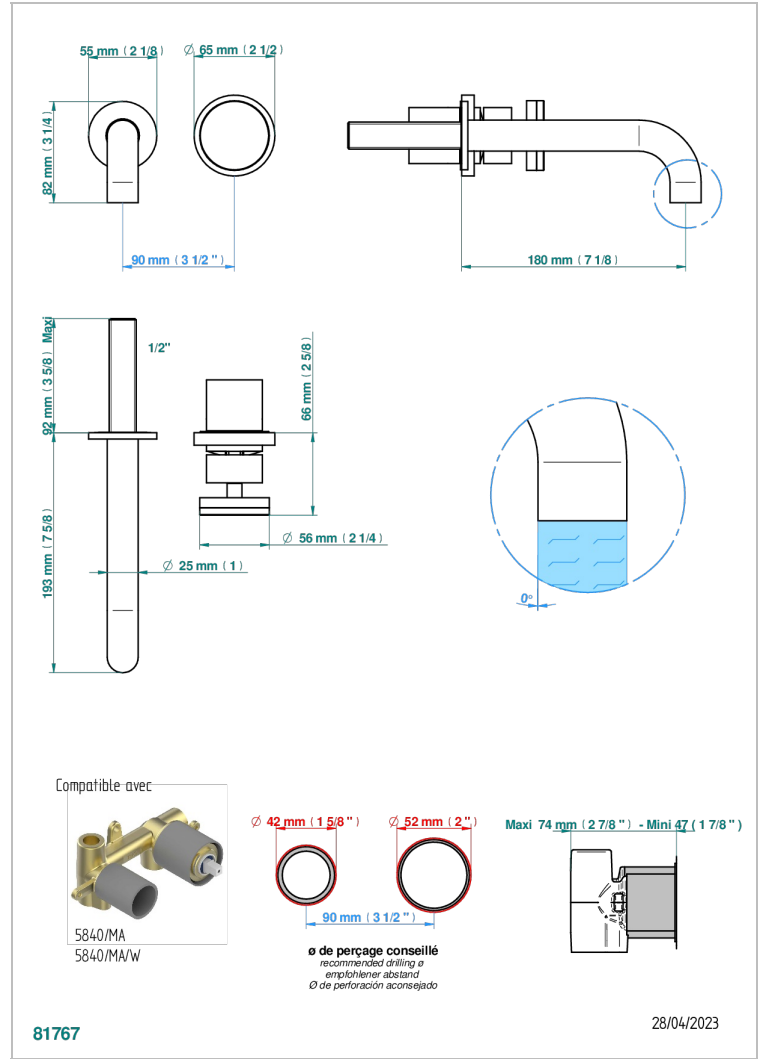

Trim only for Built-in basin mixer with spout (two x 1/2" inlets and one 1/2" outlet), without waste

CHARACTERISTIC

- Yoko Color
- Trim only for Built-in basin mixer with spout (two x 1/2" inlets and one 1/2" outlet), without waste

RELATED SKU'S

- Ref. G00-5840/MAUS Rough parts for concealed wall-mounted mixer with 1/2" outlet

AVAILABLE FINITIONS

Black ceram - D30
Blush PVD - H62
Brass color PVD - H49
Brown bronze color PVD - F33
Chrome polished - A02
Gold color PVD - H52