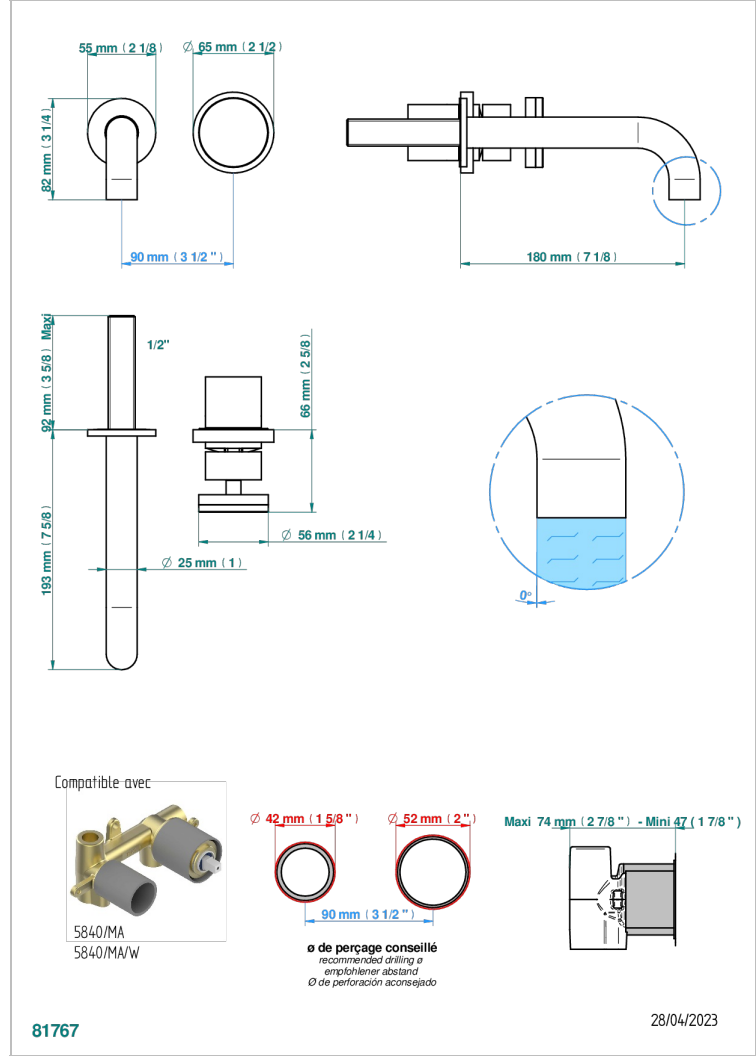

Trim only for Built-in basin mixer with spout (two x 1/2" inlets and one 1/2" outlet), without waste

CHARACTERISTIC

- Yoko Color
- Trim only for Built-in basin mixer with spout (two x 1/2" inlets and one 1/2" outlet), without waste

RELATED SKU'S

- Ref. G00-5840/MA Rough parts for concealed wall-mounted mixer with 1/2" outlet

AVAILABLE FINITIONS

Antique nickel - H28
Black ceram - D30
Blush PVD - H62
Brass color PVD - H49
Brown bronze color PVD - F33
Gold color PVD - H52