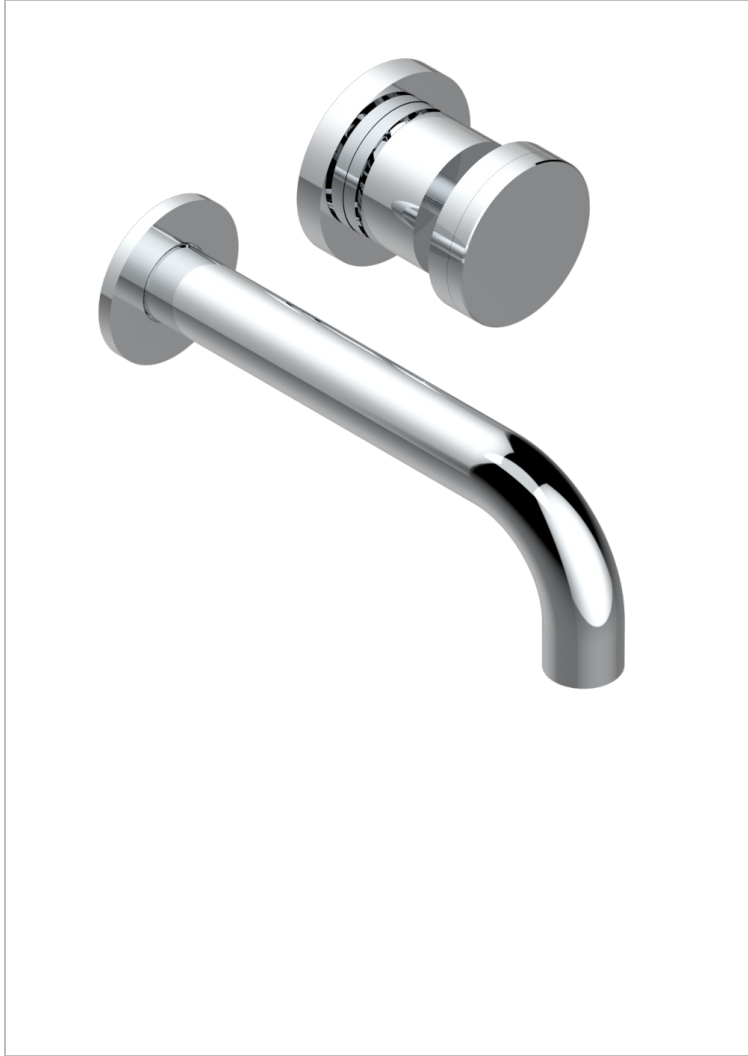

Trim only for Built-in basin mixer with spout (two x 1/2" inlets and one 1/2" outlet), without waste

CHARACTERISTIC

- Yoko Color
- Trim only for Built-in basin mixer with spout (two x 1/2" inlets and one 1/2" outlet), without waste

RELATED SKU'S

- Ref. G00-5840/MA Rough parts for concealed wall-mounted mixer with 1/2" outlet

AVAILABLE FINITIONS

Antique nickel - H28
Black ceram - D30
Blush PVD - H62
Brass color PVD - H49
Brown bronze color PVD - F33
Gold color PVD - H52

Natural smoked Brass - A13
Nickel color PVD - H55
Polished chrome (color finish) - A02
Polished chrome with gold inlay - GA1
Polished gold (color finish) - F01
Polished nickel - B01

Soft gold - F30
Soft matt gold - F31
Umber PVD - H66