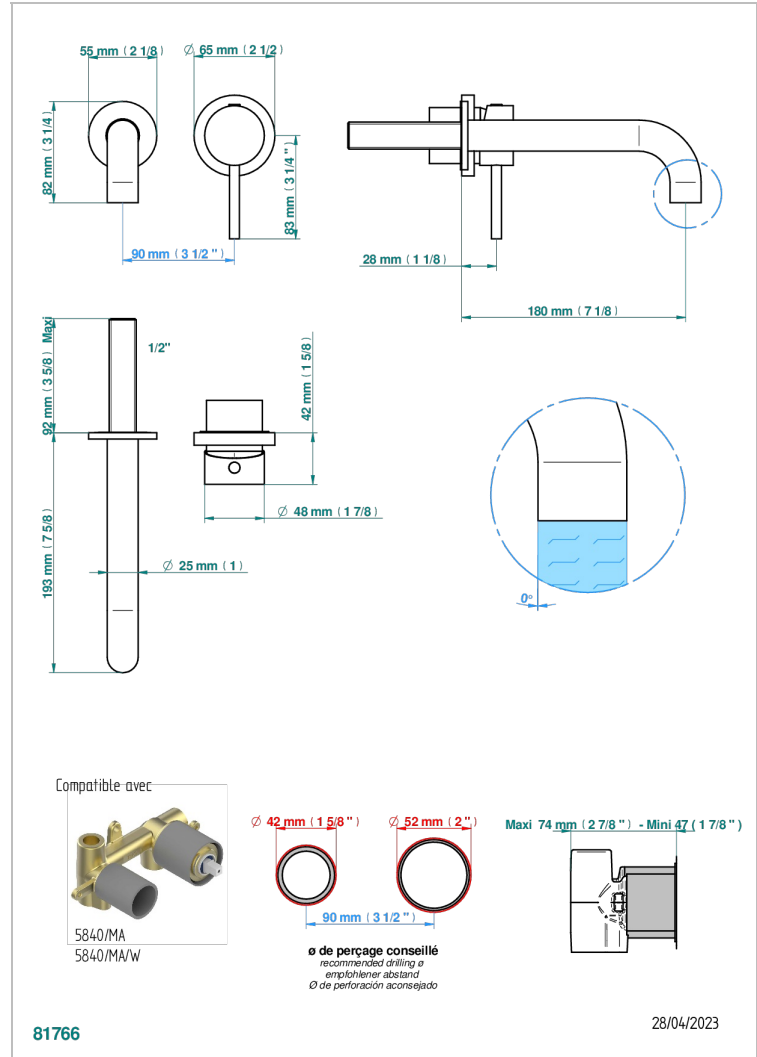

Trim only for Built-in basin mixer with spout (two x 1/2" inlets and one 1/2" outlet), without waste

CHARACTERISTIC

- Yoko
- Trim only for Built-in basin mixer with spout (two x 1/2" inlets and one 1/2" outlet), without waste

RELATED SKU'S

- Ref. G00-5840/MAUS Rough parts for concealed wall-mounted mixer with 1/2" outlet

AVAILABLE FINITIONS

- | | | | | |
|------------------------------|---------------------------|------------------------------------|----------------------------------|----------------------|
| Black ceram - D30 | Gold mat - F07 | Matt brass color PVD - H50 | Matt nickel color PVD - H56 | Soft matt gold - F31 |
| Blush PVD - H62 | Gold polished - F01 | Matt brown bronze color PVD - F34 | Natural smoked Brass - A13 | Umber PVD - H66 |
| Brass color PVD - H49 | Graphite PVD - H64 | Matt chrome (American satin) - C02 | Nickel antique / Sovereign - H28 | |
| Brown bronze color PVD - F33 | Light coated bronze - D01 | Matt gold color PVD - H53 | Nickel color PVD - H55 | |
| Chrome polished - A02 | Matt Umber PVD - H67 | Matt graphite PVD - H65 | Nickel polished - B01 | |
| Gold color PVD - H52 | Matt blush PVD - H60 | Matt nickel (American satin) - C01 | Soft gold - F30 | |