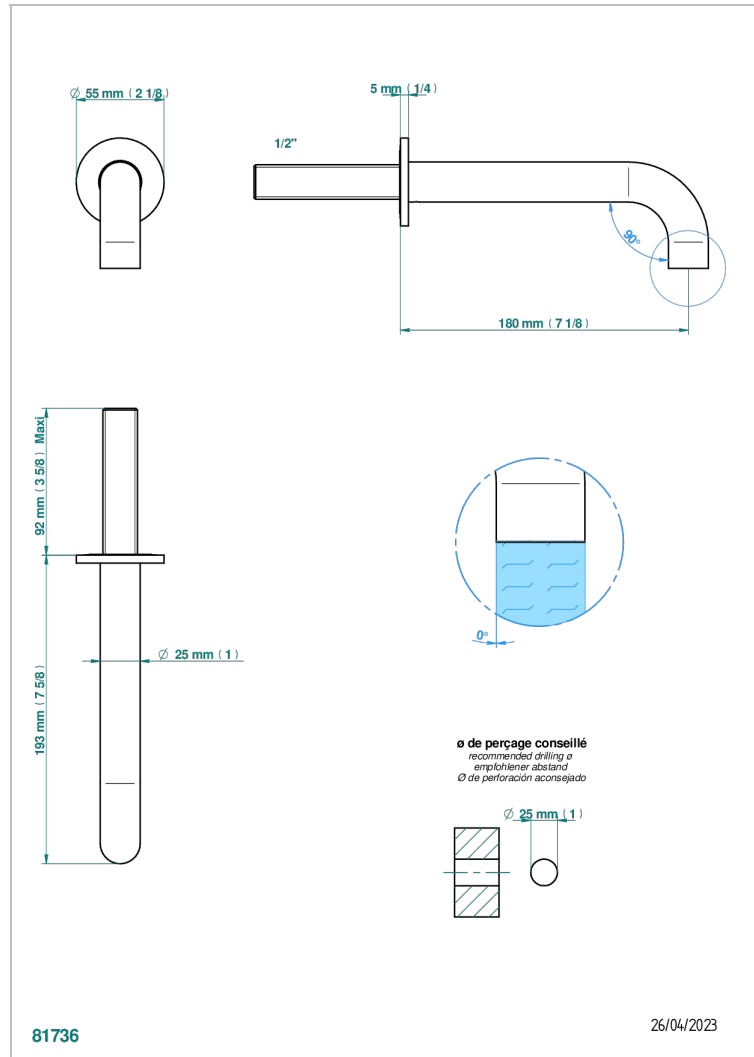

YOKO DELTA HOWLITE

G7W-22GAB

Wall mounted basin, goliath spout, 1/2" , without T junction

THG
PARIS

CHARACTERISTIC

- Yoko Delta Howlite
- Wall mounted basin, goliath spout, 1/2" , without T junction

AVAILABLE FINITIONS