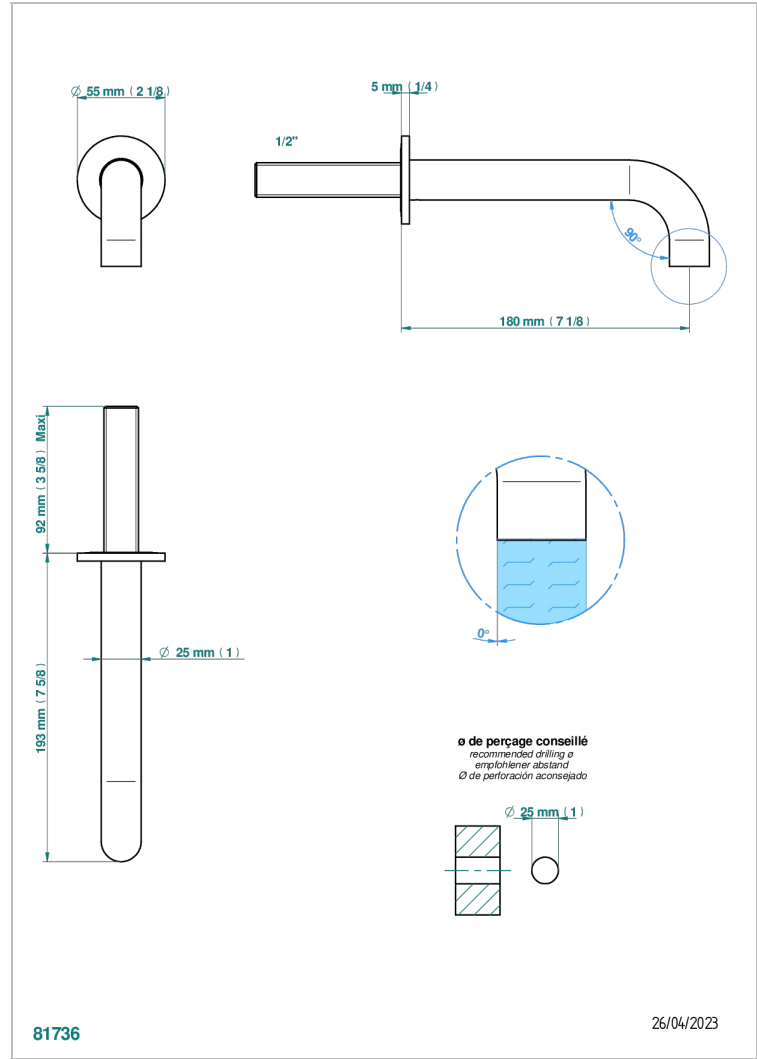

YOKO DELTA HOWLITE

G7W-22GAB

Wall mounted basin, goliath spout, 1/2" , without T junction

THG[®]
PARIS

CHARACTERISTIC

- Yoko Delta Howlite
- Wall mounted basin, goliath spout, 1/2" , without T junction

RELATED SKU'S

- Ref. G00-309/B Free-flow basin waste with grid
- Ref. G00-309/S Bottle Trap only for waste
- Ref. G00-316 Click waste
- Ref. G00-308T Adjustable bottle trap, mini 45 mm - maxi 90 mm with 300 mm overflow pipe