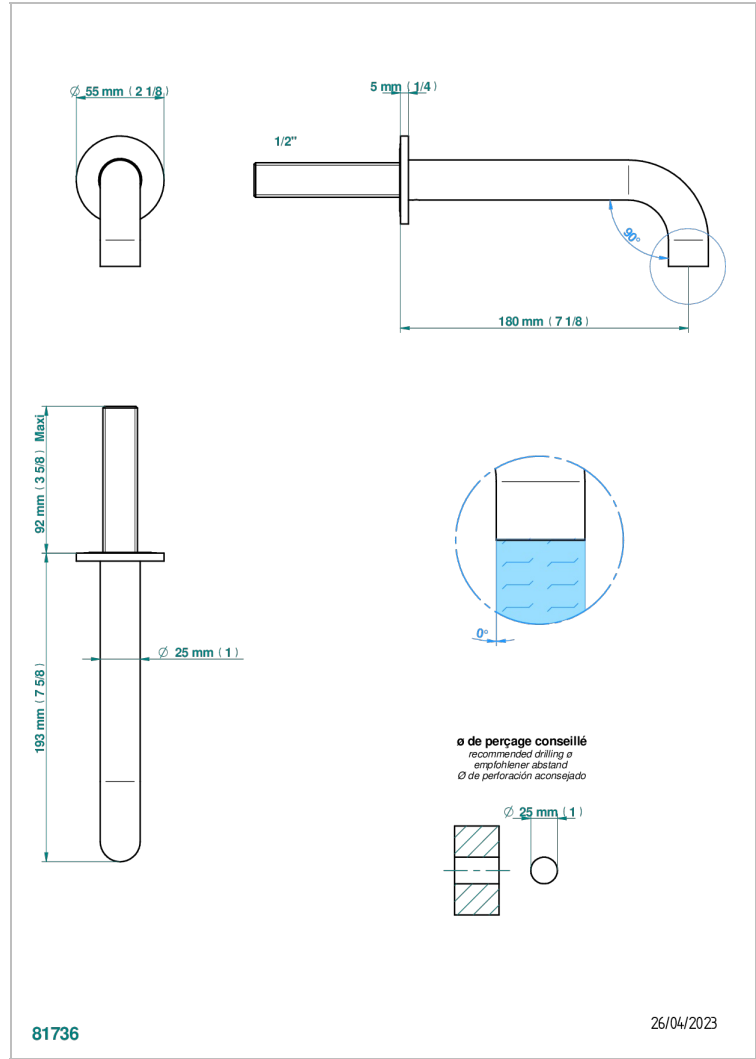

YOKO DELTA HOWLITE

G7W-22GAB

Wall mounted basin, goliath spout, 1/2" , without T junction

THG
PARIS

CHARACTERISTIC

- Yoko Delta Howlite
- Wall mounted basin, goliath spout, 1/2" , without T junction

RELATED SKU'S

- Ref. G00-309/B Free-flow basin waste with grid
- Ref. G00-309/S Bottle Trap only for waste
- Ref. G00-316 Click waste
- Ref. G00-308T Adjustable bottle trap, mini 45 mm - maxi 90 mm with 300 mm overflow pipe