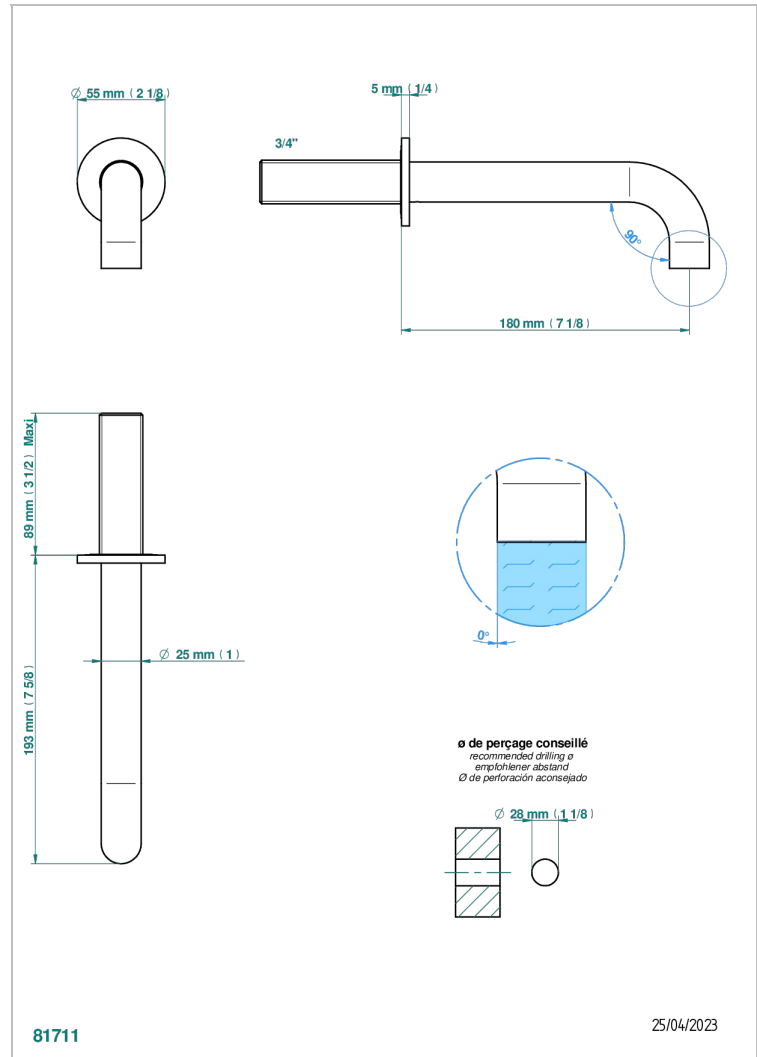

YOKO DELTA HOWLITE

G7W-42GB

Bath spout, wall mounted

THG[®]
PARIS

CHARACTERISTIC

- Yoko Delta Howlite
- Bath spout, wall mounted

AVAILABLE FINITIONS

Black ceram - D30
Blush PVD - H62
Brass color PVD - H49
Brown bronze color PVD - F33
Chrome polished - A02
Gold color PVD - H52