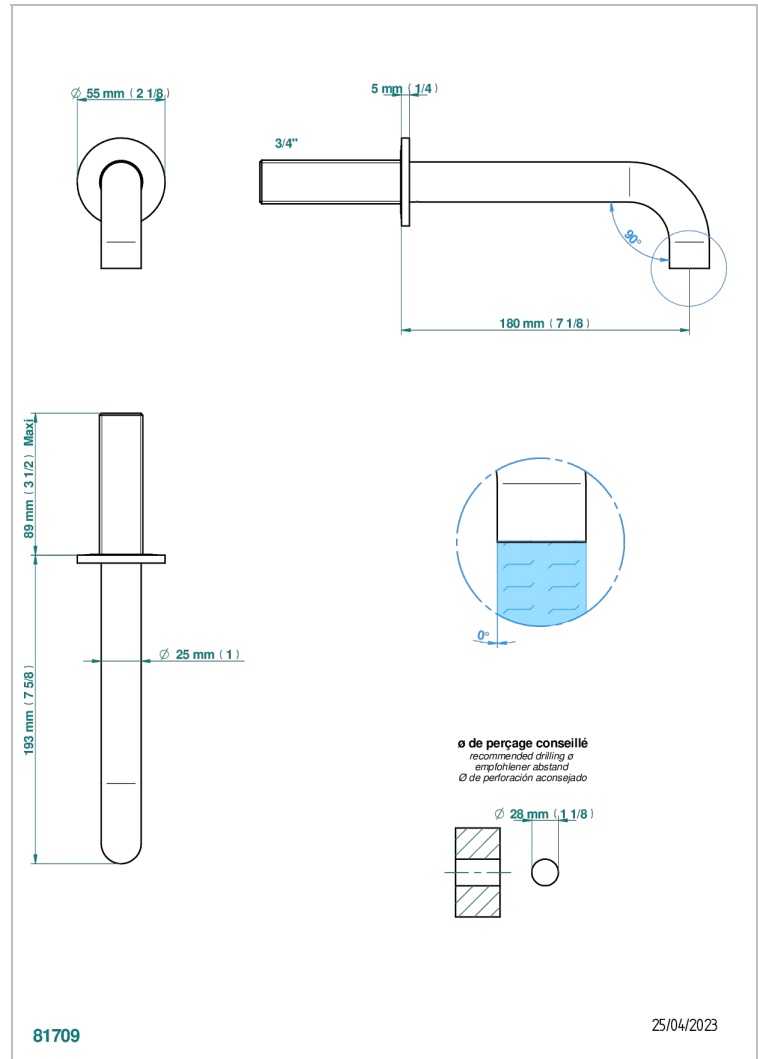

YOKO DELTA HOWLITE

G7W-43GB

Basin wall spout 3/4 no T junction

THG[®]
PARIS

CHARACTERISTIC

- Yoko Delta Howlite
- Basin wall spout 3/4 no T junction

AVAILABLE FINITIONS

Antique nickel - H28
Black ceram - D30
Blush PVD - H62
Brass color PVD - H49
Brown bronze color PVD - F33
Gold color PVD - H52