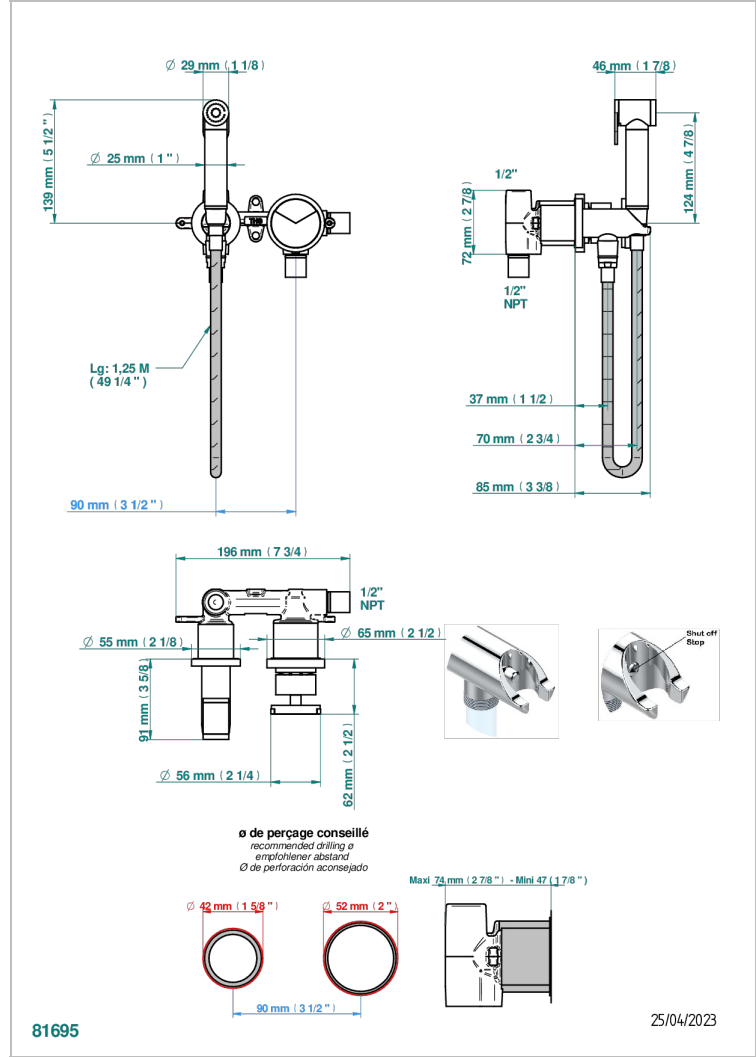

Wc douche set including: trigger spray, wall mounted single lever mixer, reinforced hose (1.25m), wall outlet with integrated elbow with safety stopper

CHARACTERISTIC

- Yoko Delta
- Wc douche set including: trigger spray, wall mounted single lever mixer, reinforced hose (1.25m), wall outlet with integrated elbow with safety stopper